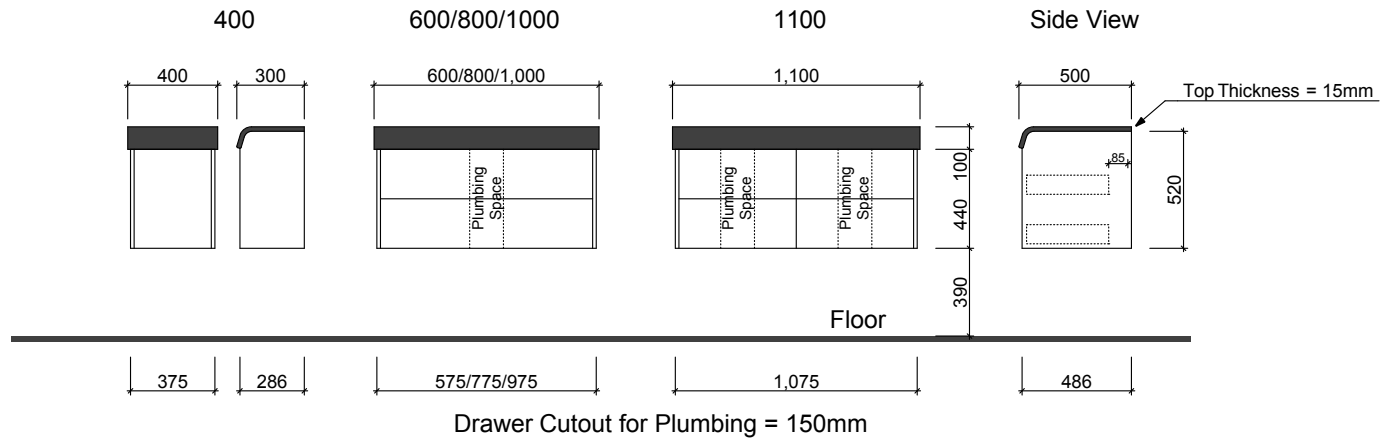

ANDORRA

Wall Hung

Floor Standing

Waste size: Acrylic = 40mm, Ceramic = 32mm, Sculptured Marble = 32mm

Note: Where left or right hand options are available please specify or else cabinets will be supplied as per these drawings.

NOTE: All vanity top and basin sizes are nominal only. E&OE

Timberline