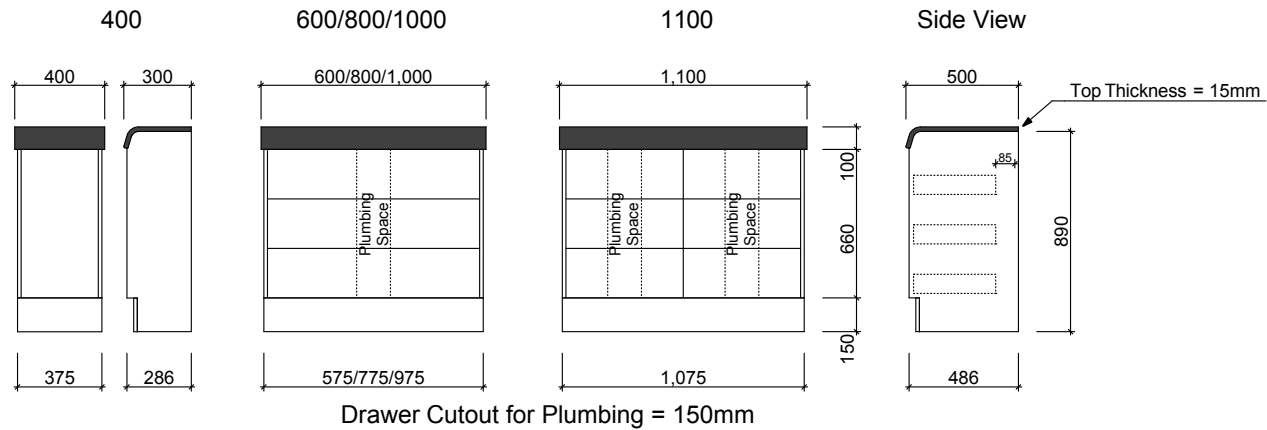

ANDORRA

Wall Hung

Floor Standing

Waste size: Acrylic = 40mm, Ceramic = 32mm, Sculptured Marble = 32mm

Note: Where left or right hand options are available please specify or else cabinets will be supplied as per these drawings.

NOTE: All vanity top and basin sizes are nominal only. E&OE

Timberline