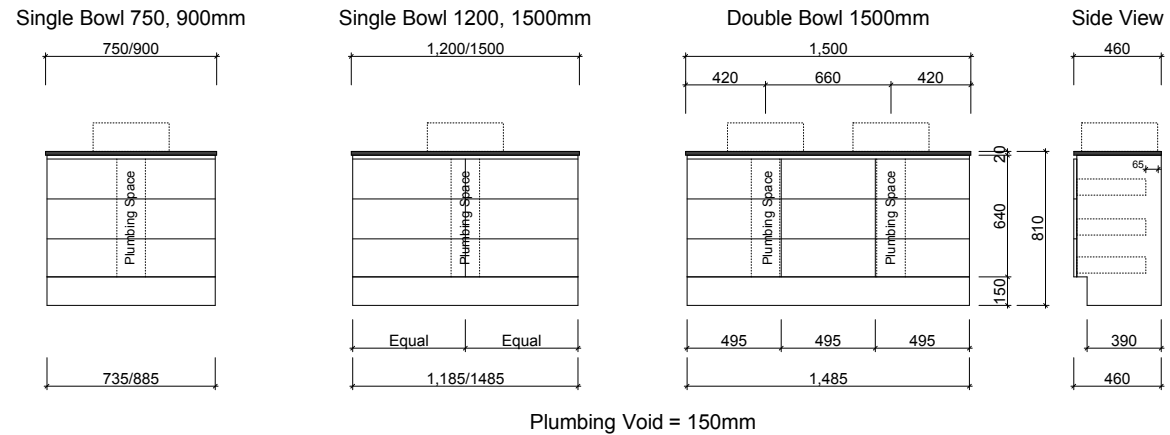

ASHTON

Wall Hung

Floor Standing

Waste size: Acrylic = 40mm, Ceramic = 32mm, Sculptured Marble = 32mm
 Note: Where left or right hand options are available please specify or else cabinets will be supplied as per these drawings.
 NOTE: All vanity top and basin sizes are nominal only. E&OE