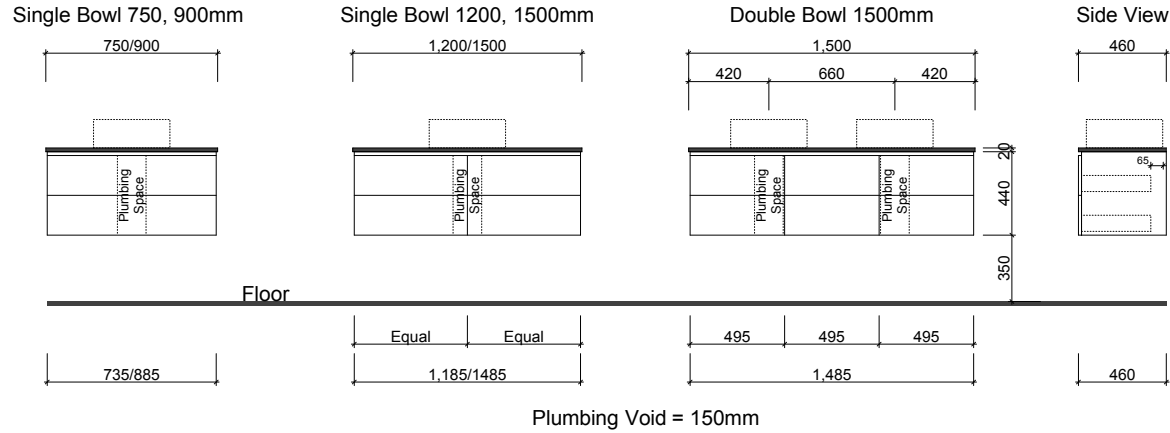

ASHTON

Wall Hung

Floor Standing

Waste size: Acrylic = 40mm, Ceramic = 32mm, Sculptured Marble = 32mm
 Note: Where left or right hand options are available please specify or else cabinets will be supplied as per these drawings.
 NOTE: All vanity top and basin sizes are nominal only. E&OE