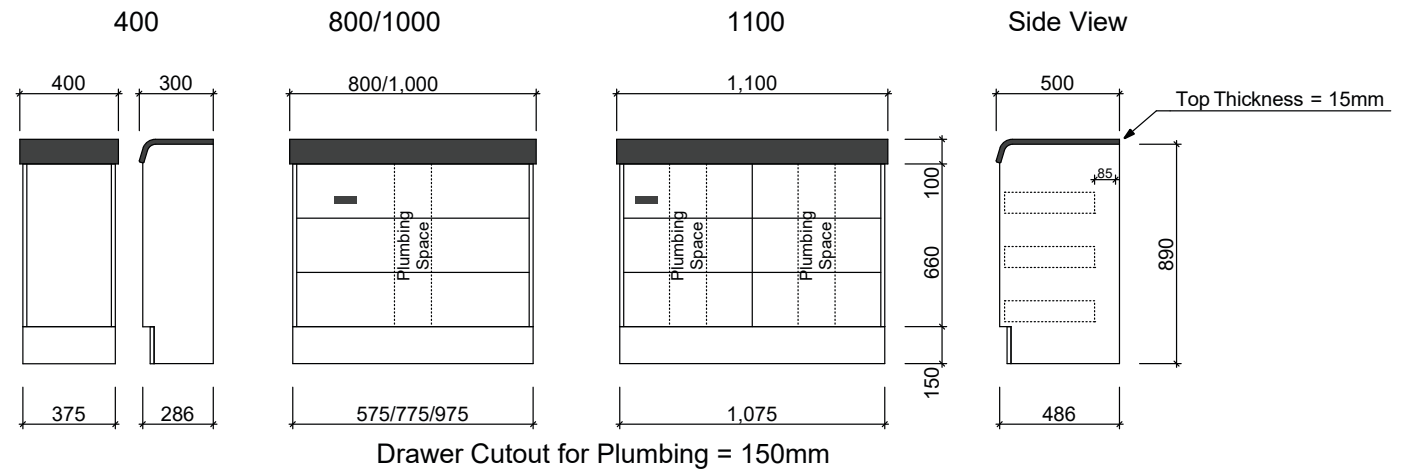

ANDORRA

Wall Hung

Floor Standing

Waste size: Acrylic = 40mm, Ceramic = 32mm, Sculptured Marble = 32mm

Note: Where left or right hand options are available please specify or else cabinets will be supplied as per these drawings.

NOTE: All vanity top and basin sizes are nominal only. E&OE

Timberline