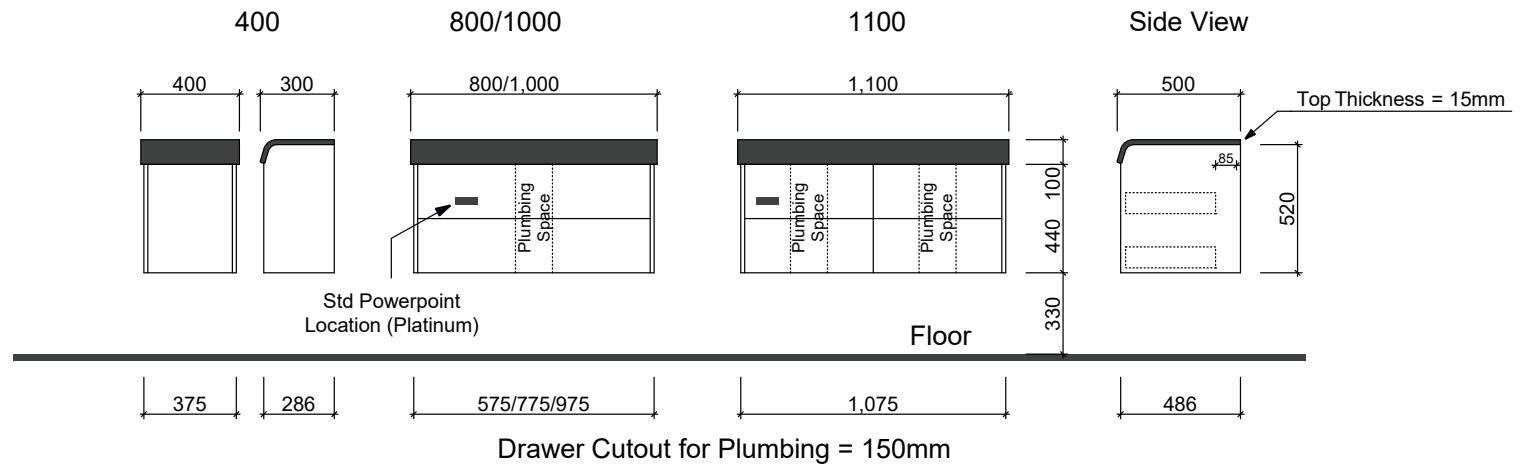

ANDORRA

Wall Hung

Floor Standing

Waste size: Acrylic = 40mm, Ceramic = 32mm, Sculptured Marble = 32mm

Note: Where left or right hand options are available please specify or else cabinets will be supplied as per these drawings.

NOTE: All vanity top and basin sizes are nominal only. E&OE

Timberline