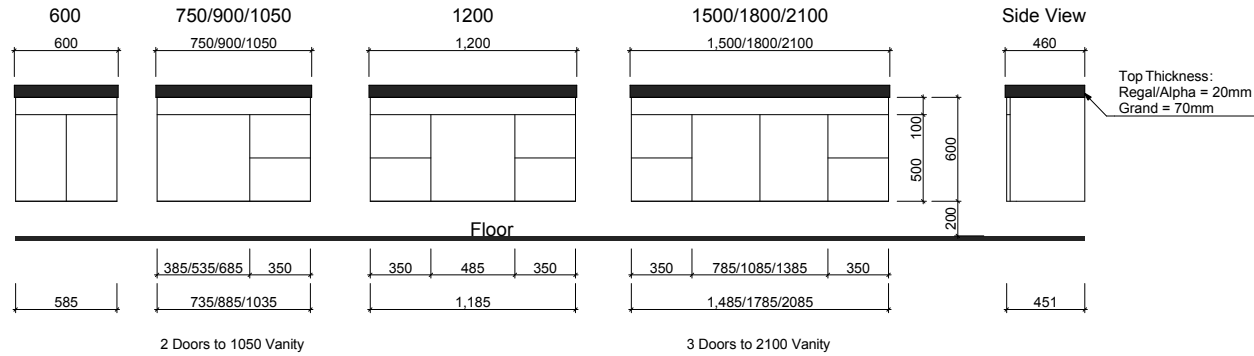

BARGO

Wall Hung

Floor Standing

Waste size: Acrylic = 40mm, Ceramic = 32mm, Sculptured Marble = 32mm

Note: Where left or right hand options are available please specify or else cabinets will be supplied as per these drawings.

NOTE: All vanity top and basin sizes are nominal only. E&OE