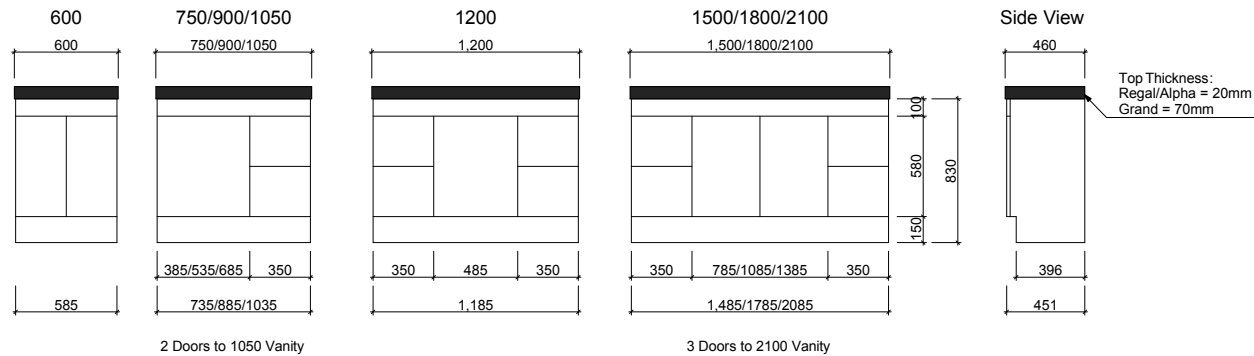

BARGO

Wall Hung

Floor Standing

Waste size: Acrylic = 40mm, Ceramic = 32mm, Sculptured Marble = 32mm

Note: Where left or right hand options are available please specify or else cabinets will be supplied as per these drawings.

NOTE: All vanity top and basin sizes are nominal only. E&OE