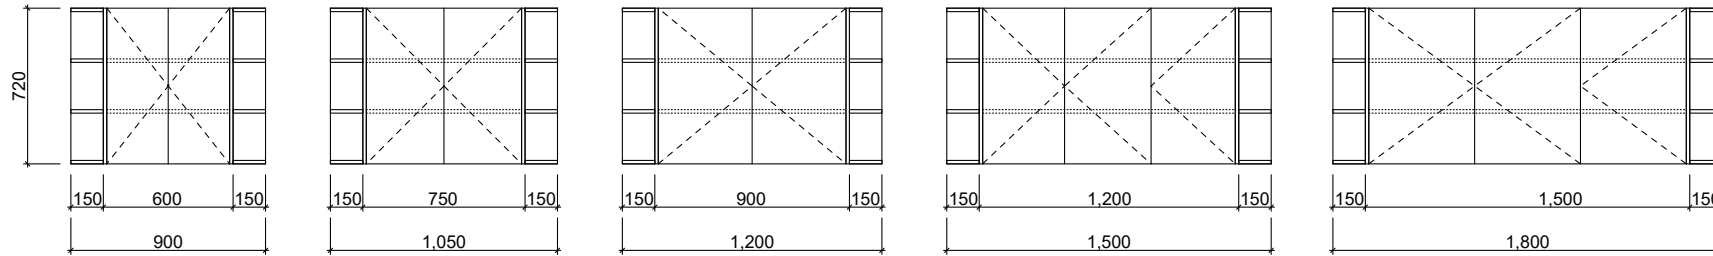

# SHAVERS

Boston

All cabinets 166mm deep

**Waste size:** Acrylic = 40mm, Ceramic = 32mm, Sculptured Marble = 32mm

**Note:** Where left or right hand options are available please specify or else cabinets will be supplied as per these drawings. All vanity top and basin sizes are nominal only. E&OE