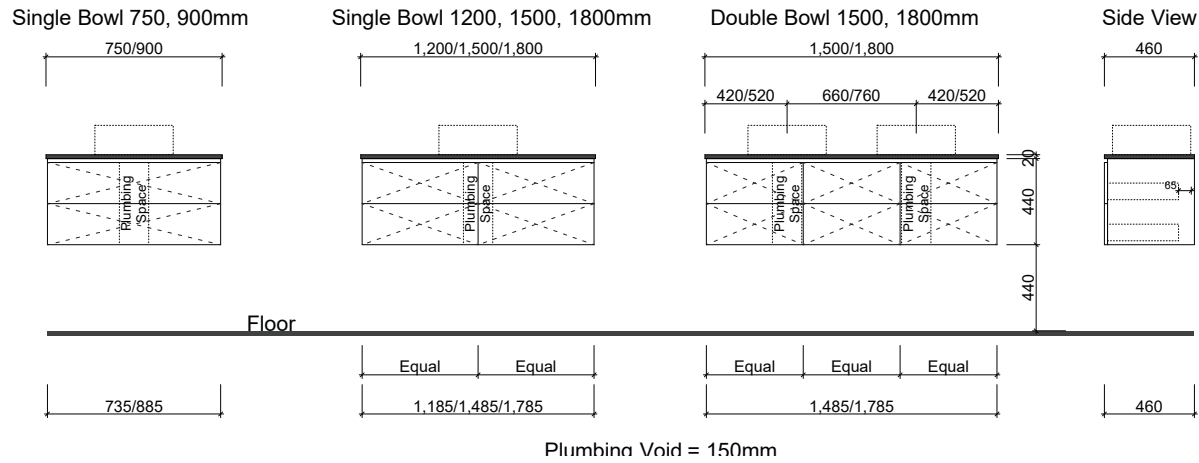

ASHTON

Wall Hung

Floor Standing

Waste size: Acrylic = 40mm, Ceramic = 32mm, Sculptured Marble = 32mm
Note: Where left or right hand options are available please specify or else cabinets will be supplied as per these drawings. All vanity top and basin sizes are nominal only. E&OE