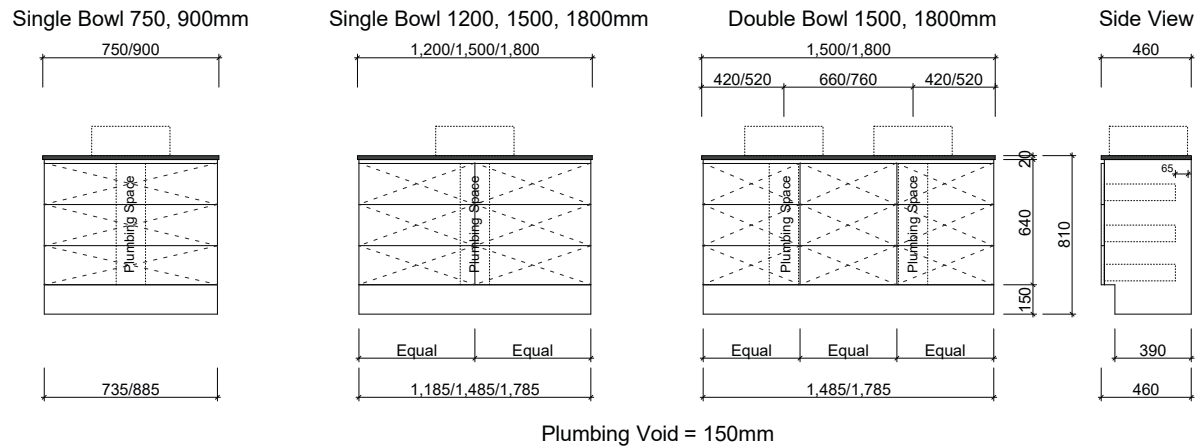

ASHTON

Wall Hung

Floor Standing

Waste size: Acrylic = 40mm, Ceramic = 32mm, Sculptured Marble = 32mm
Note: Where left or right hand options are available please specify or else cabinets will be supplied as per these drawings. All vanity top and basin sizes are nominal only. E&OE