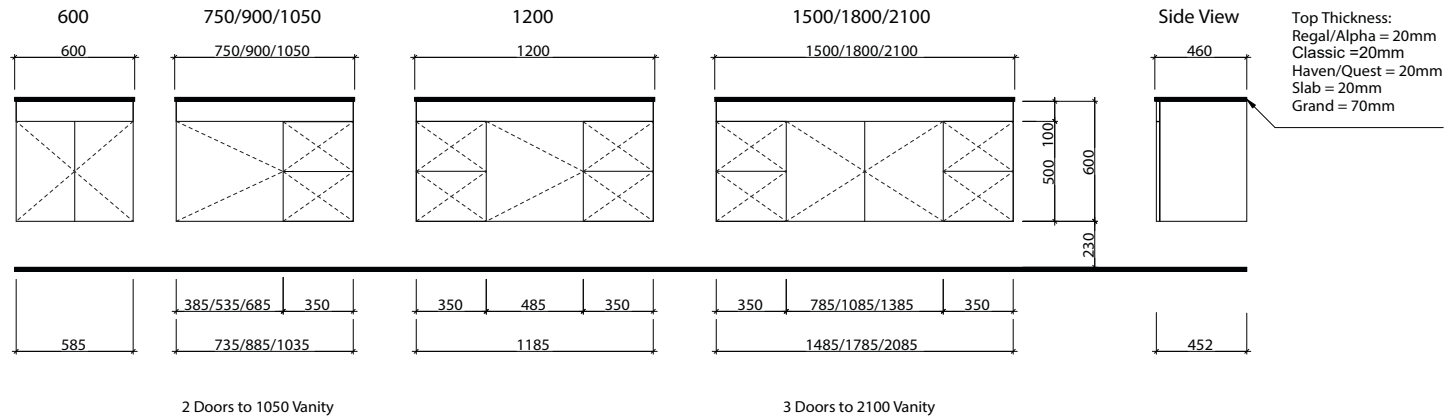

BARGO

Wall Hung

Floor Standing

Waste size: Acrylic = 40mm, Ceramic = 32mm, Sculptured Marble = 32mm

Note: Where left or right hand options are available please specify or else cabinets will be supplied as per these drawings. All vanity top and basin sizes are nominal only. E&OE