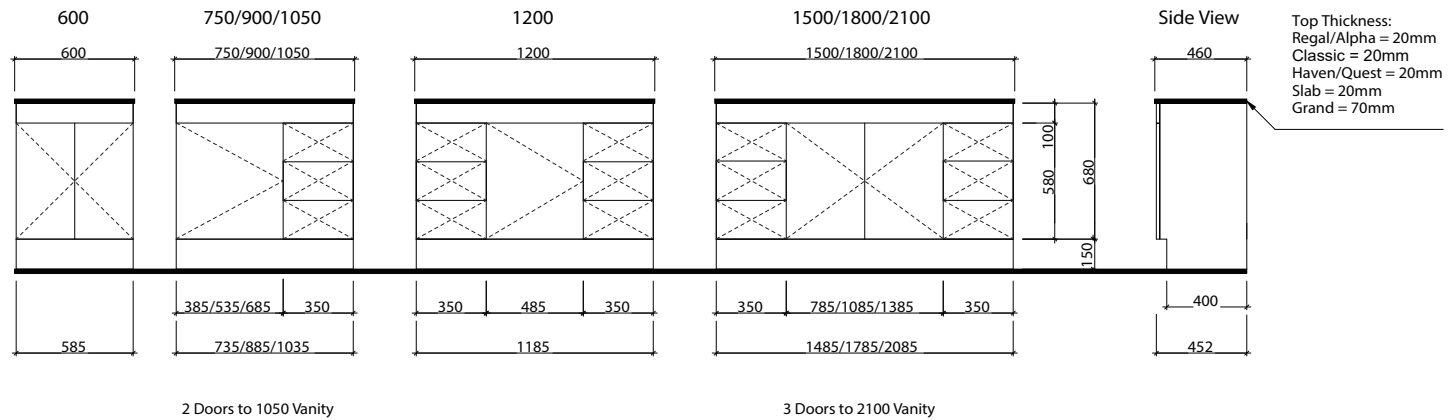

BARGO

Wall Hung

Floor Standing

Waste size: Acrylic = 40mm, Ceramic = 32mm, Sculptured Marble = 32mm

Note: Where left or right hand options are available please specify or else cabinets will be supplied as per these drawings. All vanity top and basin sizes are nominal only. E&OE