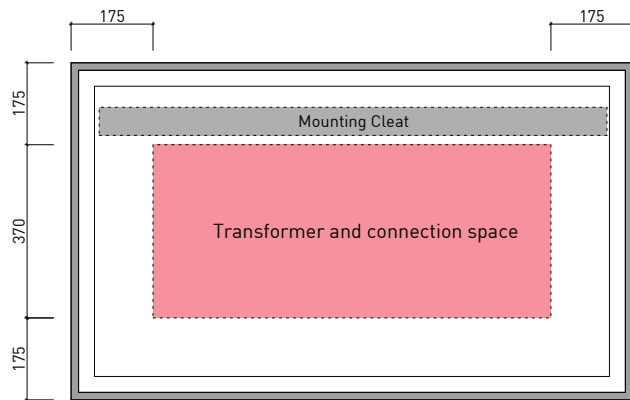

HALIFAX LIGHTING KIT

halifax lighting kit

Waste size: Acrylic = 40mm, Ceramic = 32mm, Sculptured Marble = 32mm
Note: Where left or right hand options are available please specify or else cabinets will be supplied as per these drawings.
NOTE: All vanity top and basin sizes are nominal only. E&OE