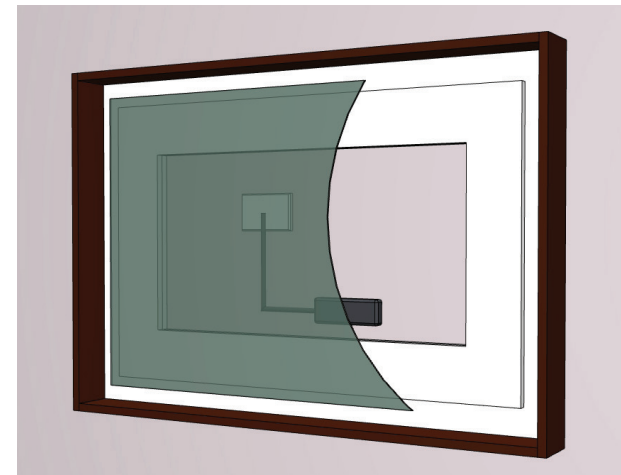

HALIFAX LIGHTING KIT

halifax lighting kit

Waste size: Acrylic = 40mm, Ceramic = 32mm, Sculptured Marble = 32mm
Note: Where left or right hand options are available please specify or else cabinets will be supplied as per these drawings.
NOTE: All vanity top and basin sizes are nominal only. E&OE