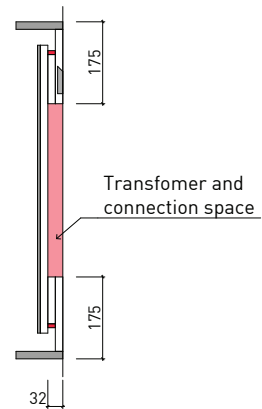

HALIFAX LIGHTING KIT

halifax lighting kit

Waste size: Acrylic = 40mm, Ceramic = 32mm, Sculptured Marble = 32mm
Note: Where left or right hand options are available please specify or else cabinets will be supplied as per these drawings.
NOTE: All vanity top and basin sizes are nominal only. E&OE