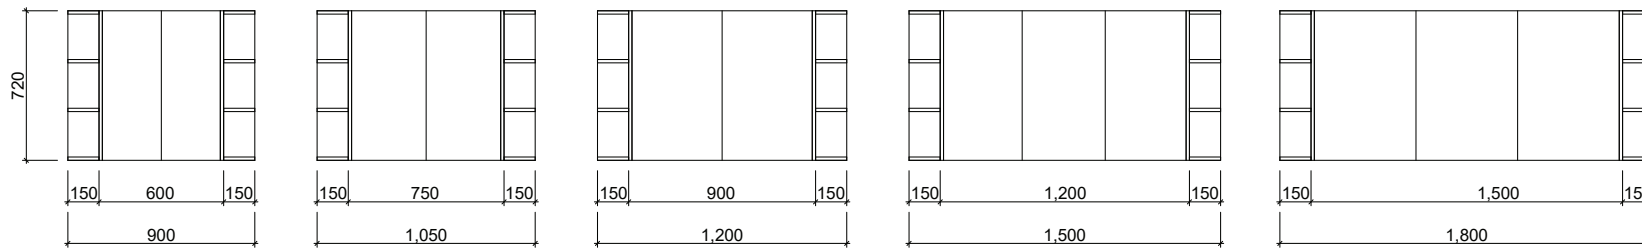

# SHAVERS

Boston

Waste size: Acrylic = 40mm, Ceramic = 32mm, Sculptured Marble = 32mm

Note: Where left or right hand options are available please specify or else cabinets will be supplied as per these drawings.

NOTE: All vanity top and basin sizes are nominal only. E&OE

**Timberline**