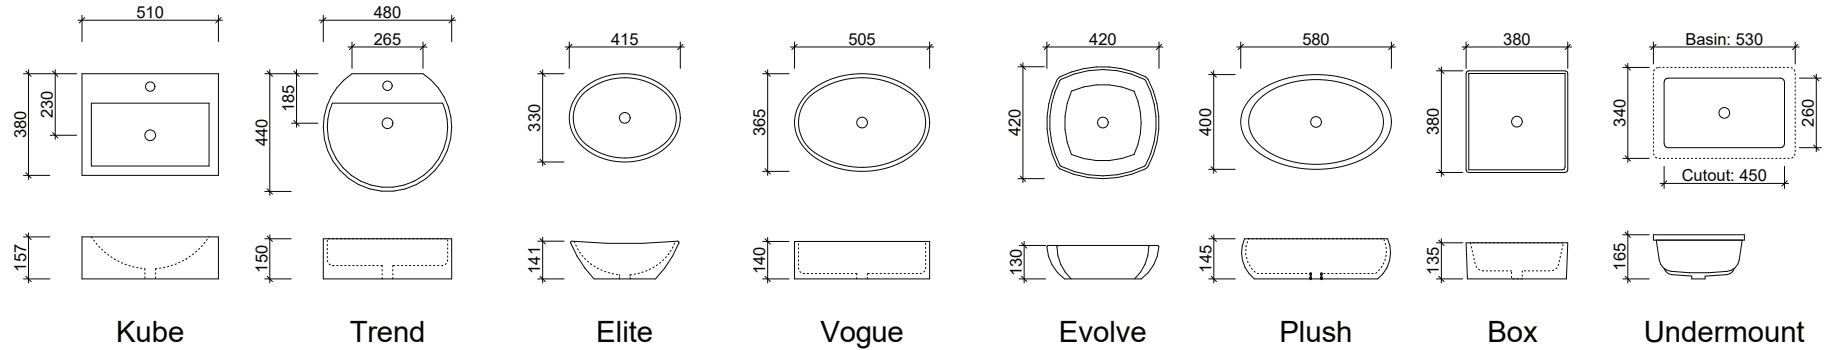

BASINS

Waste size: Acrylic = 40mm, Ceramic = 32mm, Sculptured Marble = 32mm
 Note: Where left or right hand options are available please specify or else cabinets will be supplied as per these drawings.
 NOTE: All vanity top and basin sizes are nominal only. E&OE