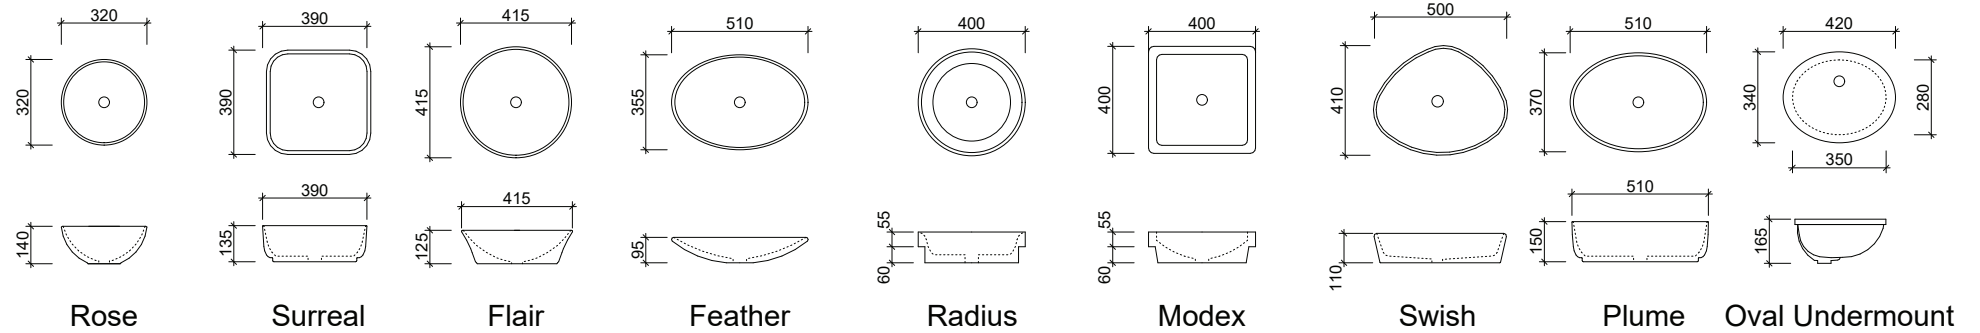

BASINS

Waste size: Acrylic = 40mm, Ceramic = 32mm, Sculptured Marble = 32mm
 Note: Where left or right hand options are available please specify or else cabinets will be supplied as per these drawings.
 NOTE: All vanity top and basin sizes are nominal only. E&OE