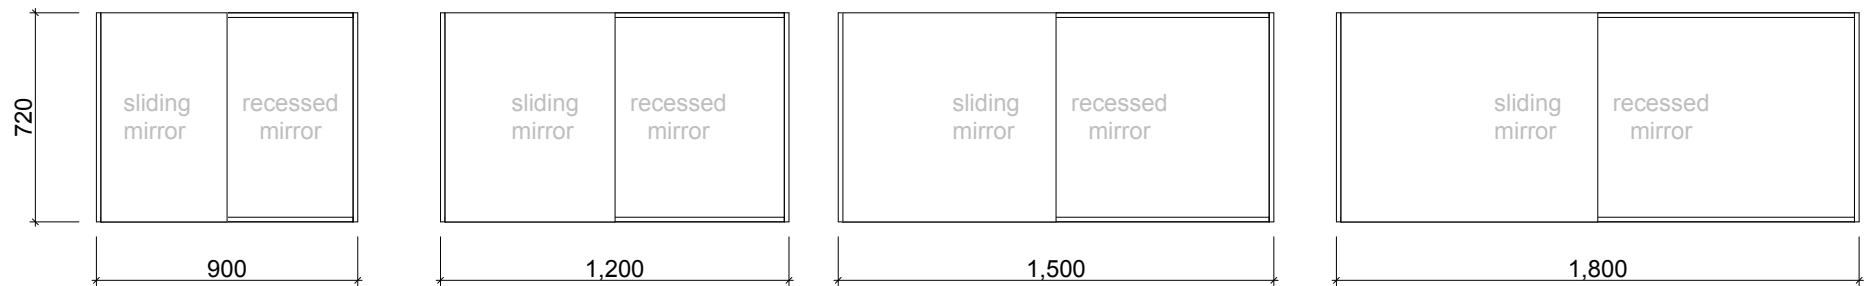

SHAVERS

Ultimo

All cabinets 150mm deep.

Waste size: Acrylic = 40mm, Ceramic = 32mm, Sculptured Marble = 32mm

Note: Where left or right hand options are available please specify or else cabinets will be supplied as per these drawings.

NOTE: All vanity top and basin sizes are nominal only. E&OE

Timberline