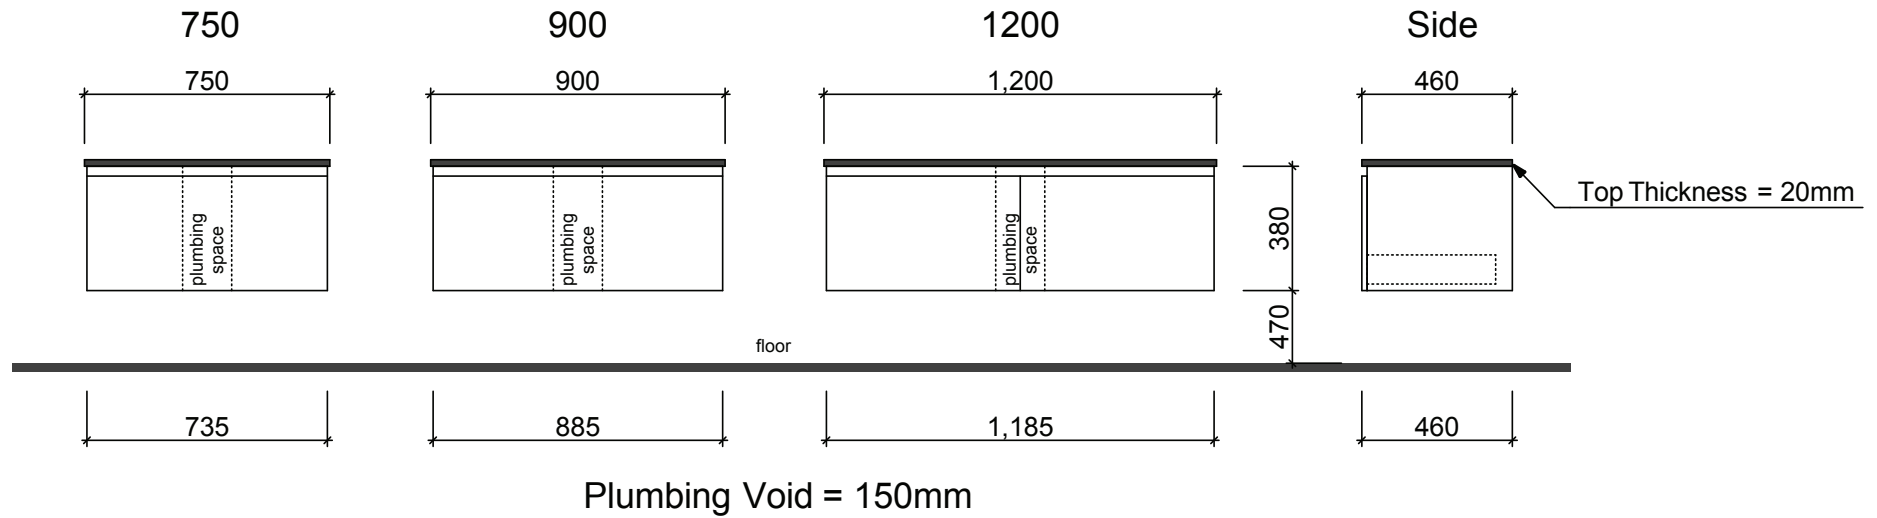

ROCKHAMPTON

Wall Hung

Waste size: Acrylic = 40mm, Ceramic = 32mm, Sculptured Marble = 32mm

Note: Where left or right hand options are available please specify or else cabinets will be supplied as per these drawings.

NOTE: All vanity top and basin sizes are nominal only. E&OE

Timberline