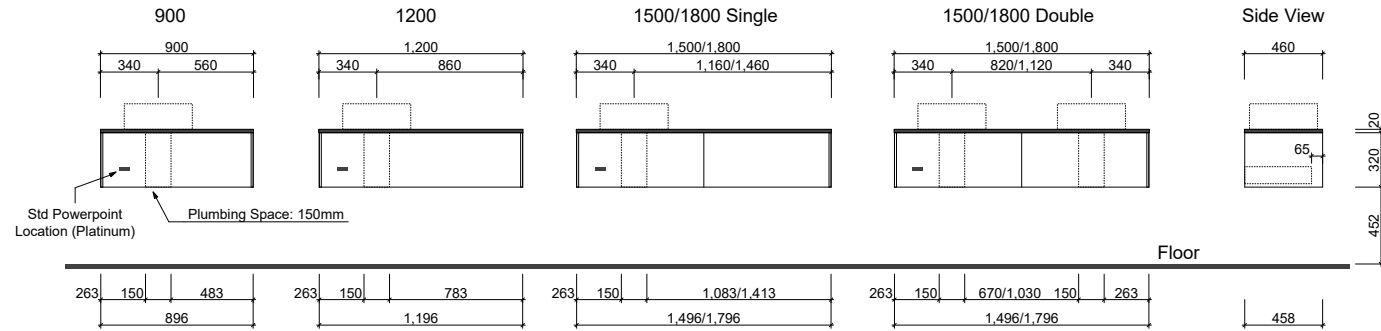

ANDERSEN

Wall Hung Slab Top

Wall Hung Pond Top

Waste size: Acrylic = 40mm, Ceramic = 32mm, Sculptured Marble = 32mm
 Note: Where left or right hand options are available please specify or else cabinets will be supplied as per these drawings.
 NOTE: All vanity top and basin sizes are nominal only. E&OE