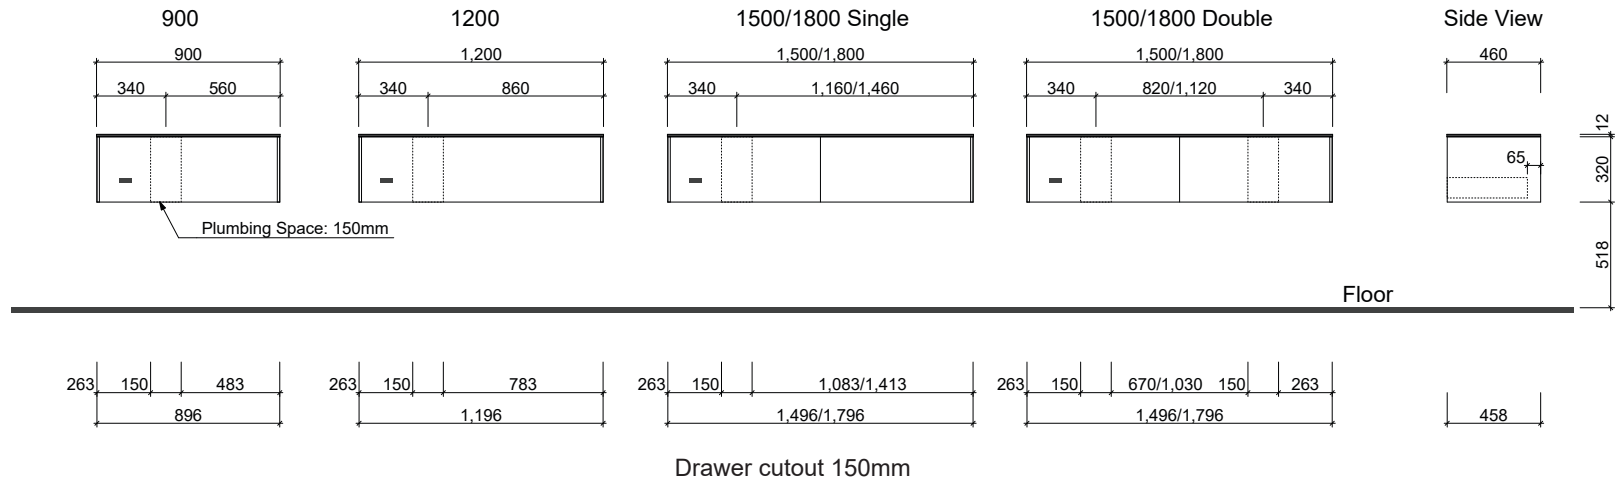

ANDERSEN

Wall Hung Slab Top

Wall Hung Pond Top

Waste size: Acrylic = 40mm, Ceramic = 32mm, Sculptured Marble = 32mm
 Note: Where left or right hand options are available please specify or else cabinets will be supplied as per these drawings.
 NOTE: All vanity top and basin sizes are nominal only. E&OE