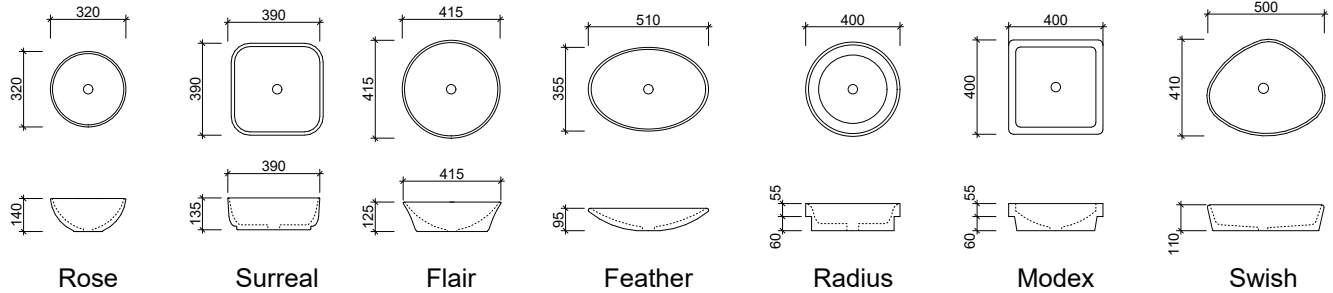

BASINS

Ceramic

Aluminum

Waste size: Acrylic = 40mm, Ceramic = 32mm, Sculptured Marble = 32mm
 Note: Where left or right hand options are available please specify or else cabinets will be supplied as per these drawings.
 NOTE: All vanity top and basin sizes are nominal only. E&OE