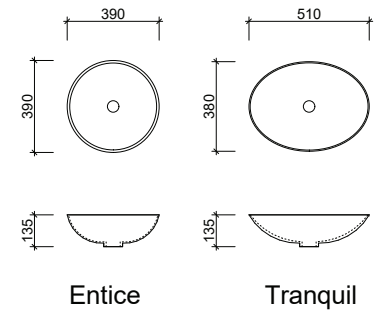

BASINS

Ceramic

Aluminum

Waste size: Acrylic = 40mm, Ceramic = 32mm, Sculptured Marble = 32mm
 Note: Where left or right hand options are available please specify or else cabinets will be supplied as per these drawings.
 NOTE: All vanity top and basin sizes are nominal only. E&OE