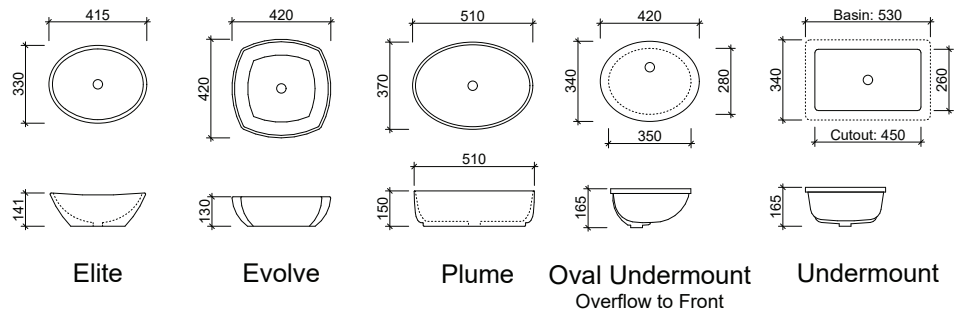

BASINS

Ceramic

Aluminum

Waste size: Acrylic = 40mm, Ceramic = 32mm, Sculptured Marble = 32mm
 Note: Where left or right hand options are available please specify or else cabinets will be supplied as per these drawings.
 NOTE: All vanity top and basin sizes are nominal only. E&OE