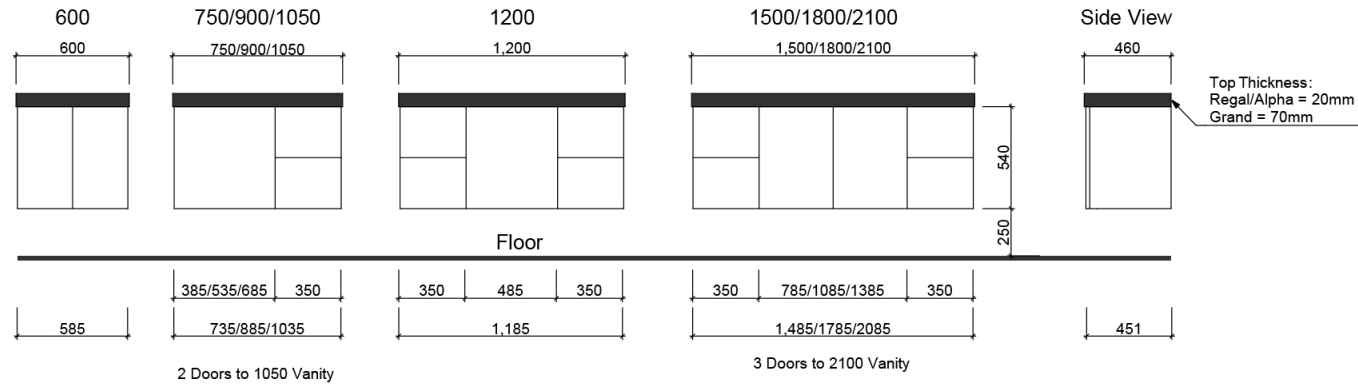

CARLO

Wall Hung

Floor Standing

Waste size: Acrylic = 40mm, Ceramic = 32mm, Sculptured Marble = 32mm

Note: Where left or right hand options are available please specify or else cabinets will be supplied as per these drawings.

NOTE: All vanity top and basin sizes are nominal only. E&OE

Timberline