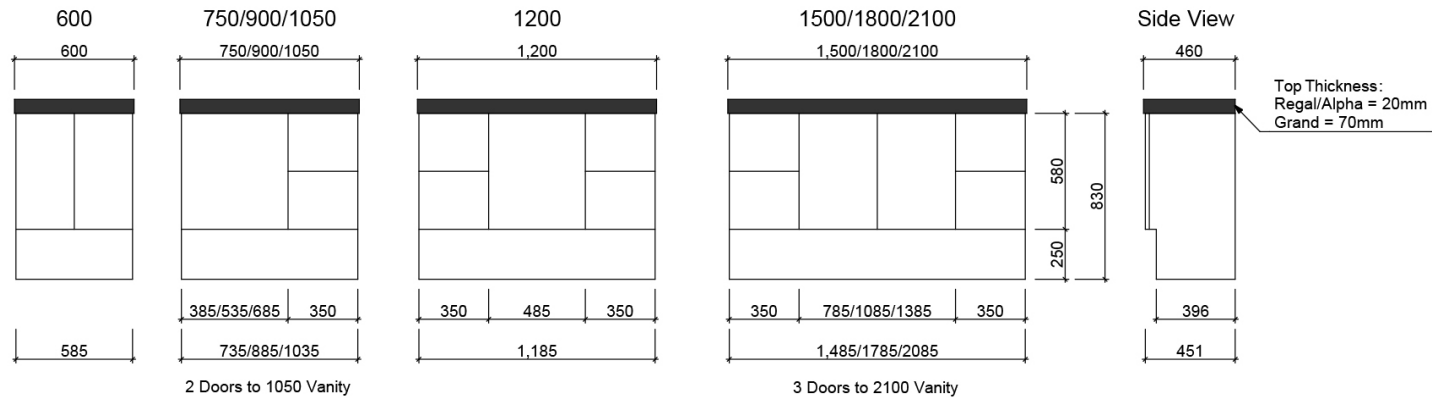

CARLO

Wall Hung

Floor Standing

Waste size: Acrylic = 40mm, Ceramic = 32mm, Sculptured Marble = 32mm

Note: Where left or right hand options are available please specify or else cabinets will be supplied as per these drawings.

NOTE: All vanity top and basin sizes are nominal only. E&OE

Timberline