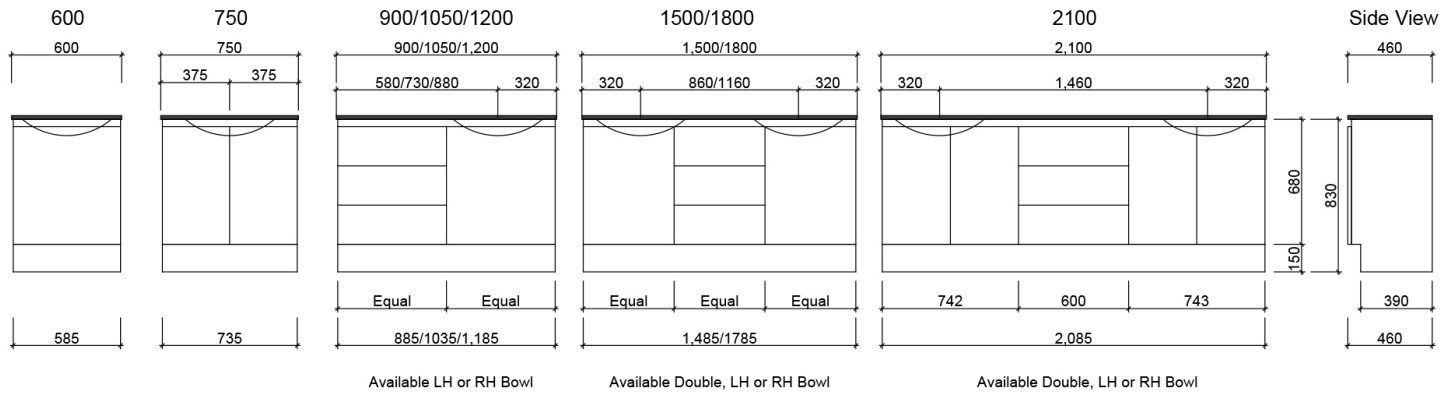

## Wall Hung

## Floor Standing

Drawer and door layout will alter if finger pull handles are selected.

Waste size: Acrylic = 40mm, Ceramic = 32mm, Sculptured Marble = 32mm

Note: Where left or right hand options are available please specify or else cabinets will be supplied as per these drawings.

NOTE: All vanity top and basin sizes are nominal only. E&OE