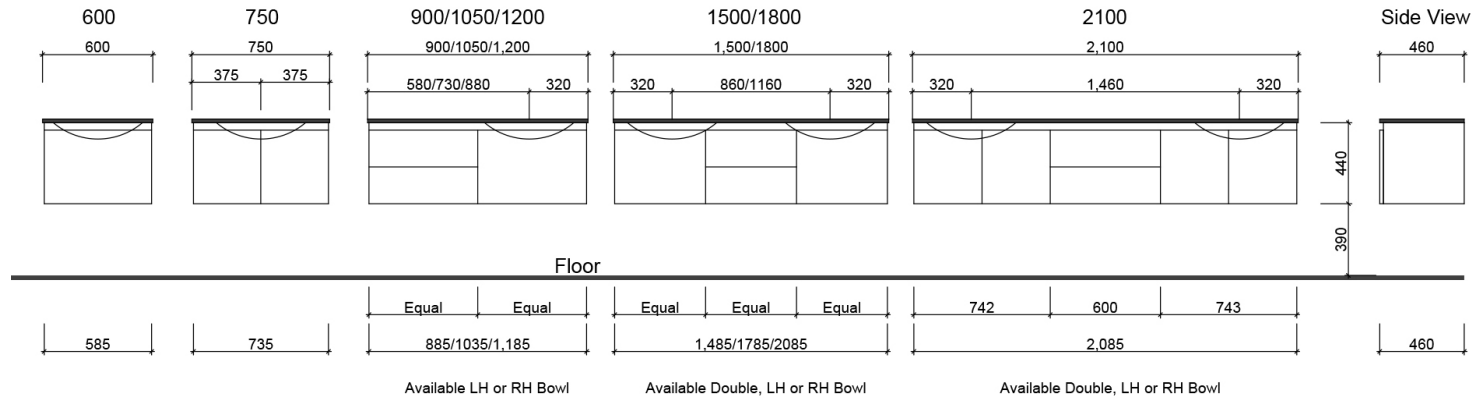

## Floor Standing

Drawer and door layout will alter if finger pull handles are selected.

Waste size: Acrylic = 40mm, Ceramic = 32mm, Sculptured Marble = 32mm

Note: Where left or right hand options are available please specify or else cabinets will be supplied as per these drawings.

NOTE: All vanity top and basin sizes are nominal only. E&OE