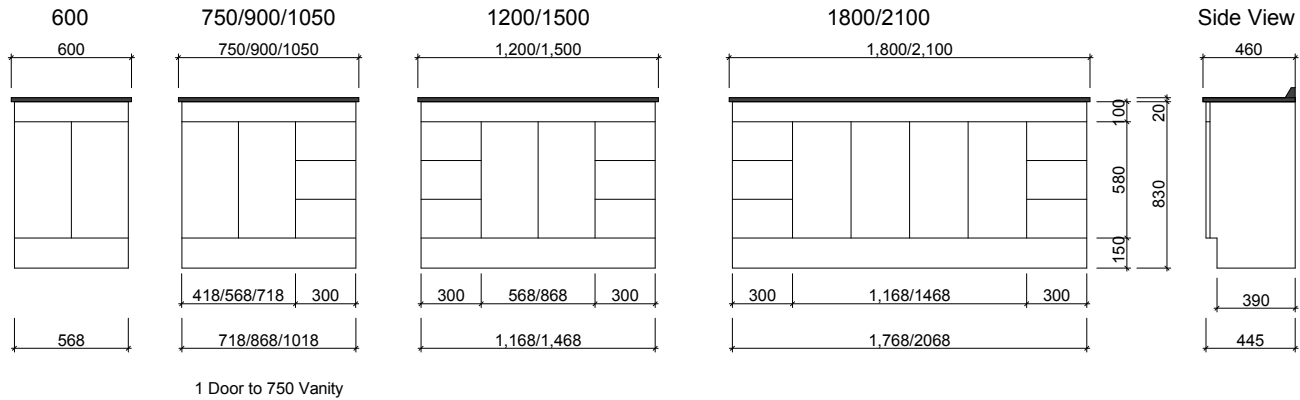

EDEN

Wall Hung

Floor Standing

Waste size: Acrylic = 40mm, Ceramic = 32mm, Sculptured Marble = 32mm
 Note: Where left or right hand options are available please specify or else cabinets will be supplied as per these drawings.
 NOTE: All vanity top and basin sizes are nominal only. E&OE