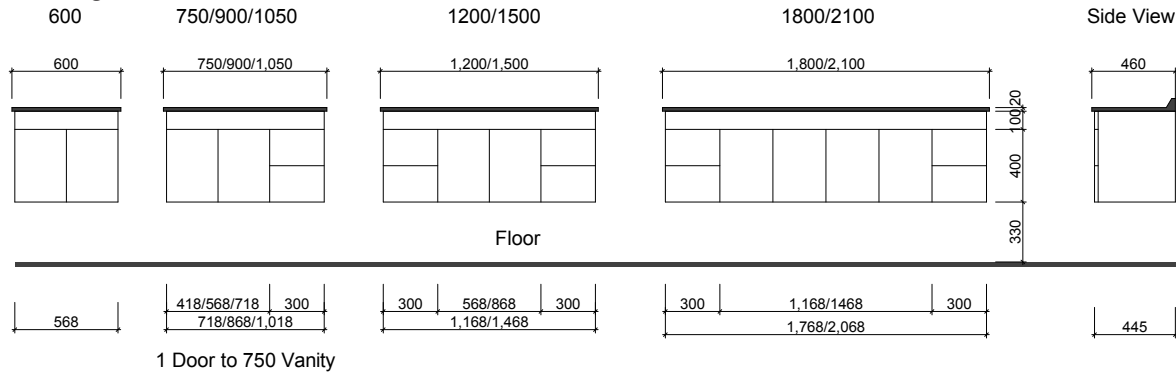

EDEN

Wall Hung

Floor Standing

Waste size: Acrylic = 40mm, Ceramic = 32mm, Sculptured Marble = 32mm
 Note: Where left or right hand options are available please specify or else cabinets will be supplied as per these drawings.
 NOTE: All vanity top and basin sizes are nominal only. E&OE