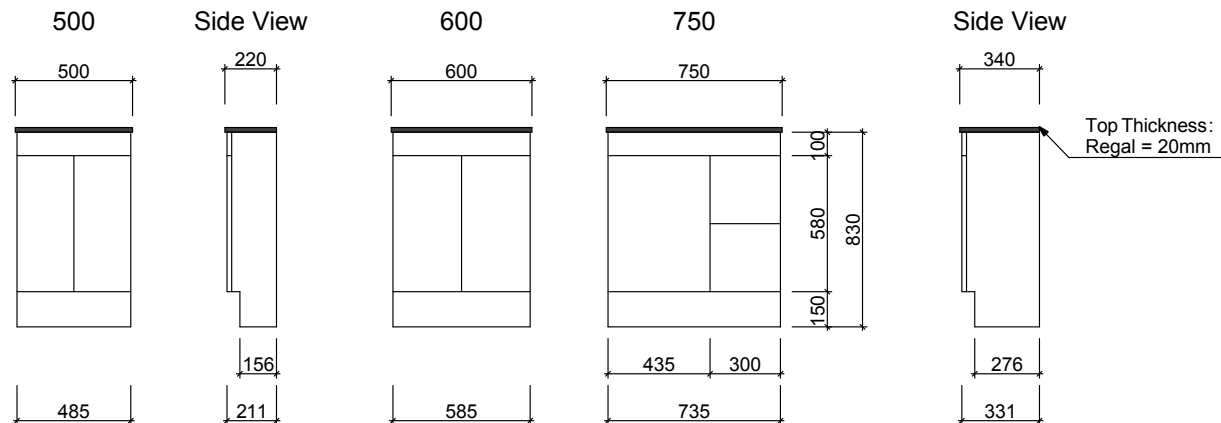

ENSUITE

Wall Hung

Floor Standing

Waste size: Acrylic = 40mm, Ceramic = 32mm, Sculptured Marble = 32mm

Note: Where left or right hand options are available please specify or else cabinets will be supplied as per these drawings.

NOTE: All vanity top and basin sizes are nominal only. E&OE

Timberline