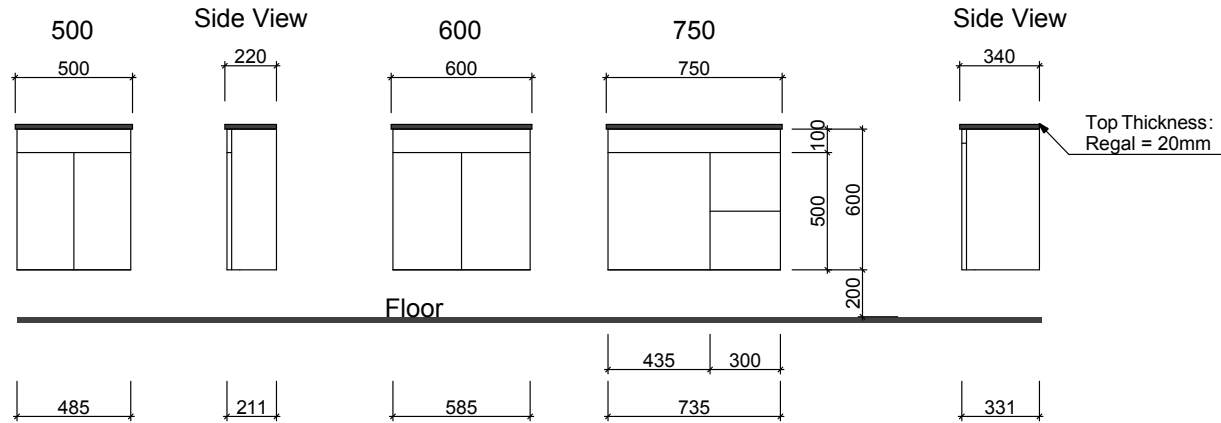

ENSUITE

Wall Hung

Floor Standing

Waste size: Acrylic = 40mm, Ceramic = 32mm, Sculptured Marble = 32mm

Note: Where left or right hand options are available please specify or else cabinets will be supplied as per these drawings.

NOTE: All vanity top and basin sizes are nominal only. E&OE

Timberline