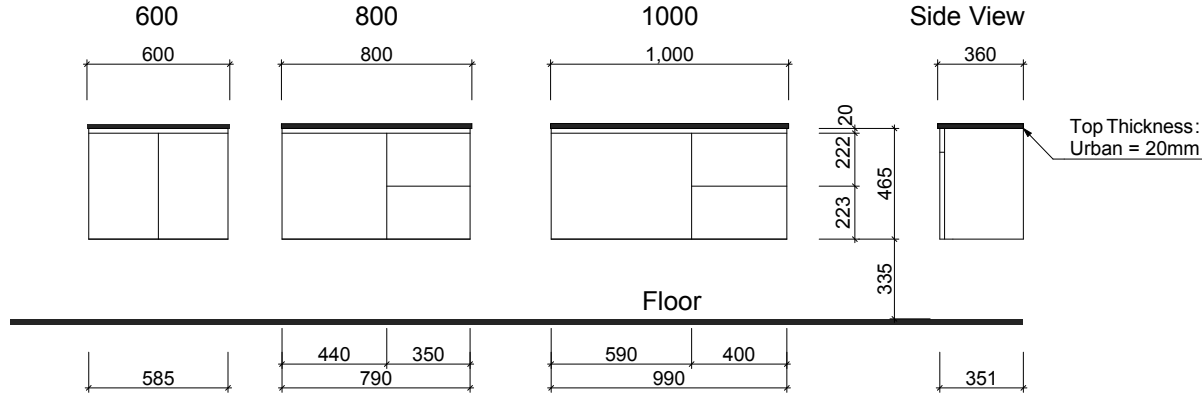

FLORIDA ENSUITE

Wall Hung

Floor Standing

Waste size: Acrylic = 40mm, Ceramic = 32mm, Sculptured Marble = 32mm

Note: Where left or right hand options are available please specify or else cabinets will be supplied as per these drawings.

NOTE: All vanity top and basin sizes are nominal only. E&OE

Timberline