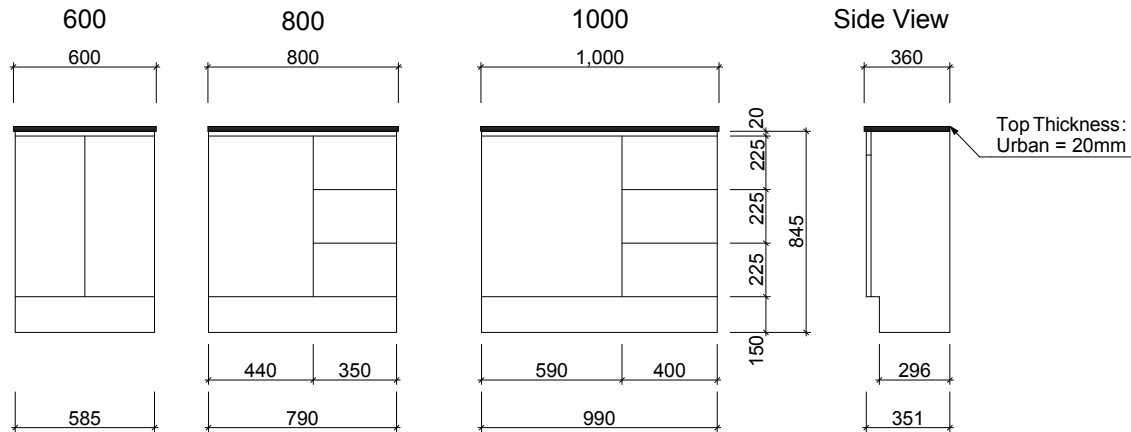

FLORIDA ENSUITE

Wall Hung

Floor Standing

Waste size: Acrylic = 40mm, Ceramic = 32mm, Sculptured Marble = 32mm

Note: Where left or right hand options are available please specify or else cabinets will be supplied as per these drawings.

NOTE: All vanity top and basin sizes are nominal only. E&OE

Timberline