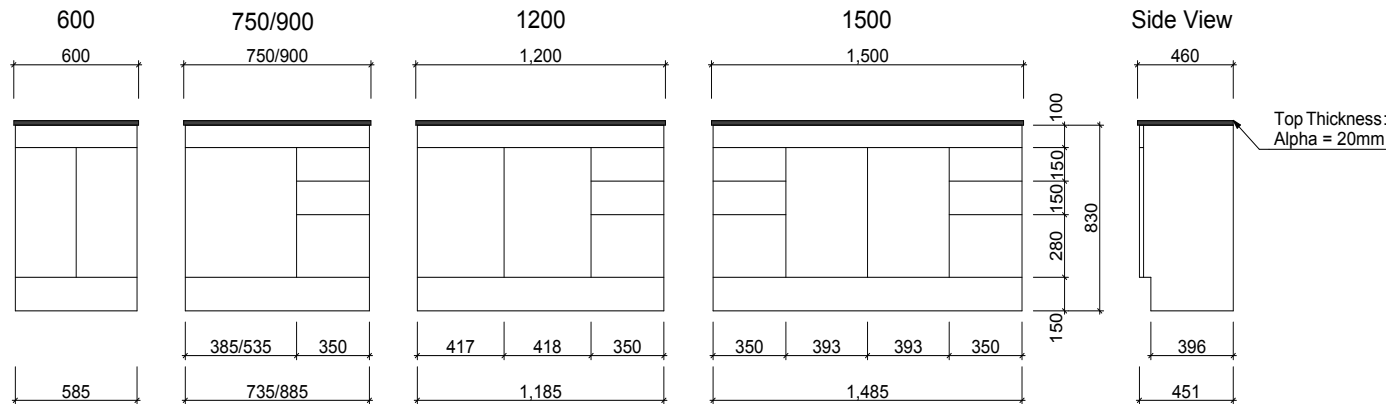

## Floor Standing

Waste size: Acrylic = 40mm, Ceramic = 32mm, Sculptured Marble = 32mm  
 Note: Where left or right hand options are available please specify or else cabinets will be supplied as per these drawings.  
 NOTE: All vanity top and basin sizes are nominal only. E&OE