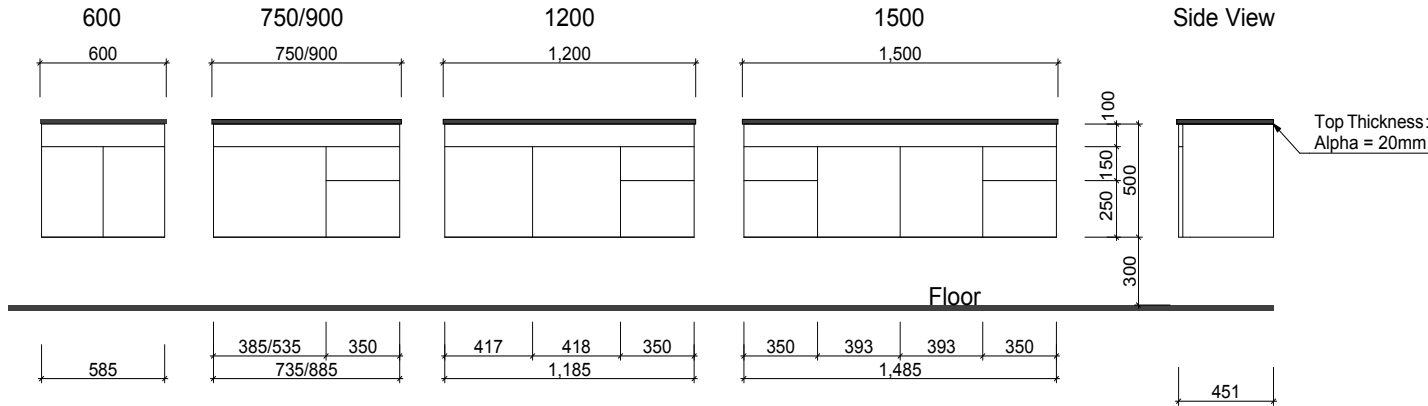

## Floor Standing

Waste size: Acrylic = 40mm, Ceramic = 32mm, Sculptured Marble = 32mm  
 Note: Where left or right hand options are available please specify or else cabinets will be supplied as per these drawings.  
 NOTE: All vanity top and basin sizes are nominal only. E&OE