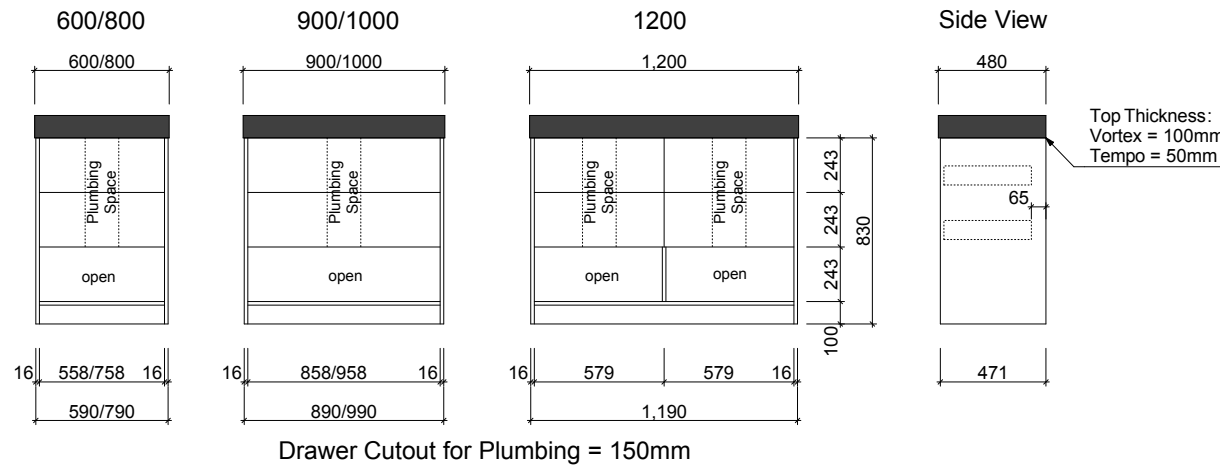

KANSAS

Wall Hung

Floor Standing

Waste size: Acrylic = 40mm, Ceramic = 32mm, Sculptured Marble = 32mm
 Note: Where left or right hand options are available please specify or else cabinets will be supplied as per these drawings.
 NOTE: All vanity top and basin sizes are nominal only. E&OE