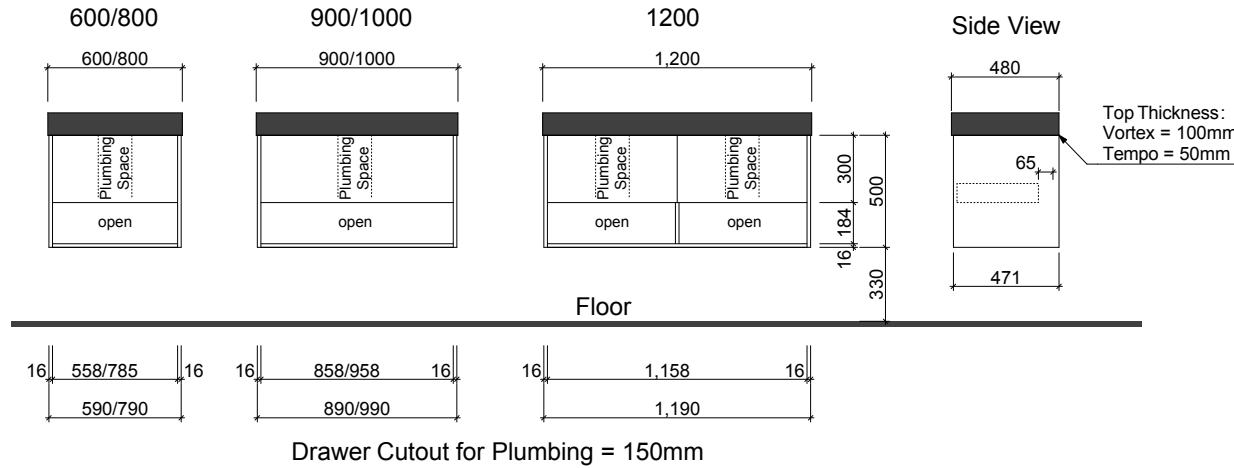

KANSAS

Wall Hung

Floor Standing

Waste size: Acrylic = 40mm, Ceramic = 32mm, Sculptured Marble = 32mm
 Note: Where left or right hand options are available please specify or else cabinets will be supplied as per these drawings.
 NOTE: All vanity top and basin sizes are nominal only. E&OE