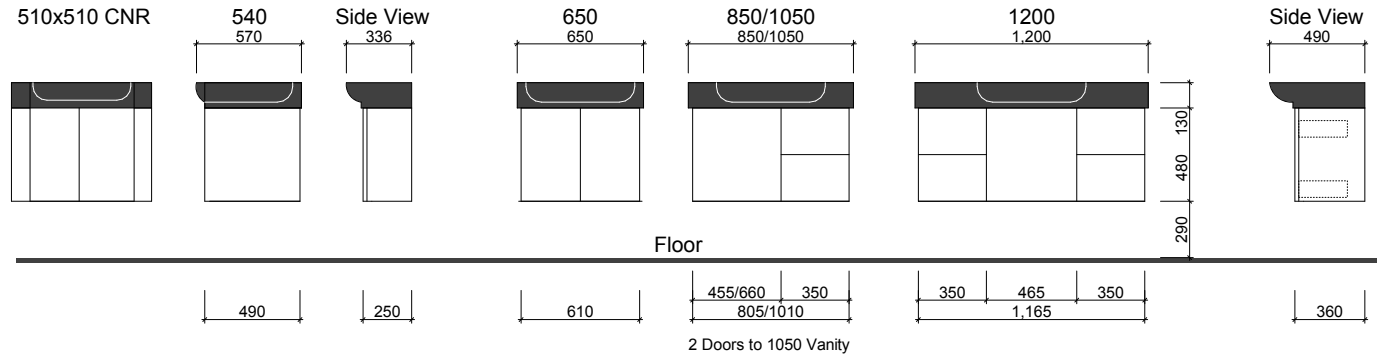

LISBON

Wall Hung

Floor Standing

Waste size: Acrylic = 40mm, Ceramic = 32mm, Sculptured Marble = 32mm
 Note: Where left or right hand options are available please specify or else cabinets will be supplied as per these drawings.
 NOTE: All vanity top and basin sizes are nominal only. E&OE