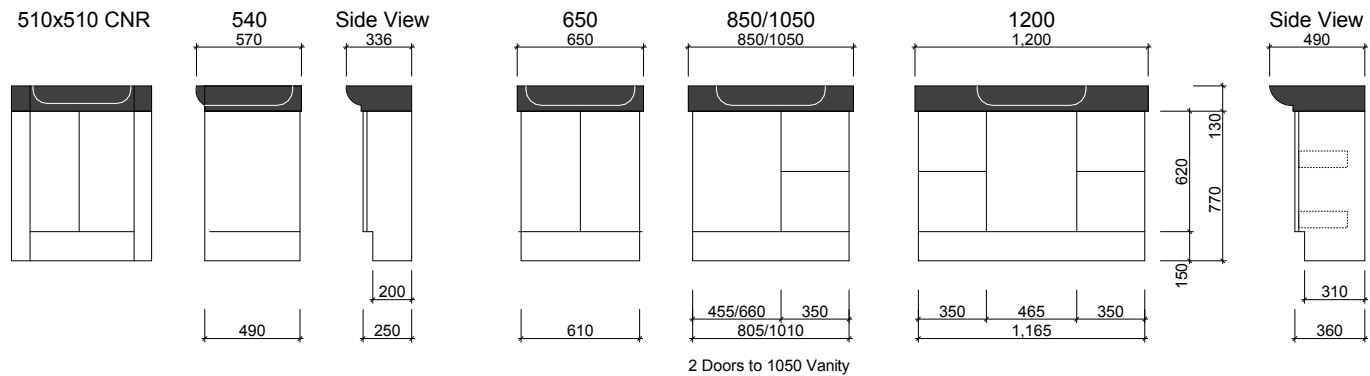

LISBON

Wall Hung

Floor Standing

Waste size: Acrylic = 40mm, Ceramic = 32mm, Sculptured Marble = 32mm
 Note: Where left or right hand options are available please specify or else cabinets will be supplied as per these drawings.
 NOTE: All vanity top and basin sizes are nominal only. E&OE