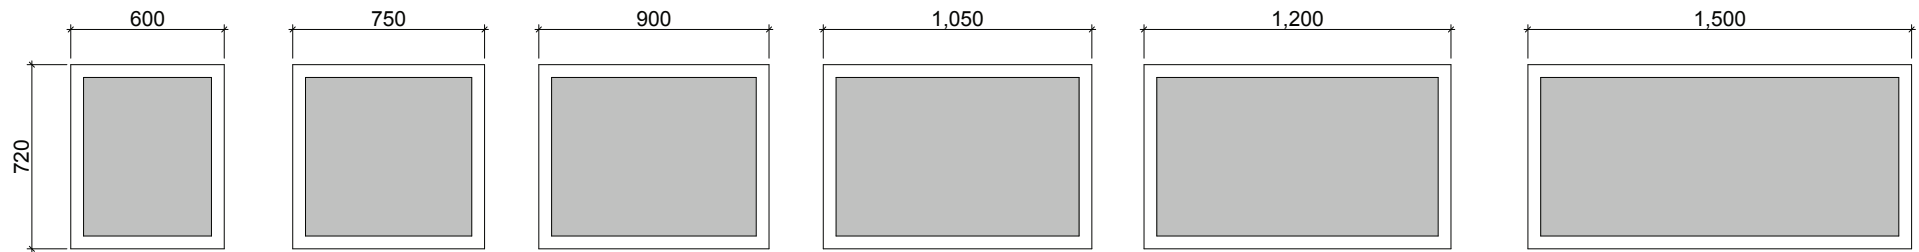

MIRRORS

Miami

Waste size: Acrylic = 40mm, Ceramic = 32mm, Sculptured Marble = 32mm
Note: Where left or right hand options are available please specify or else cabinets will be supplied as per these drawings.
NOTE: All vanity top and basin sizes are nominal only. E&OE