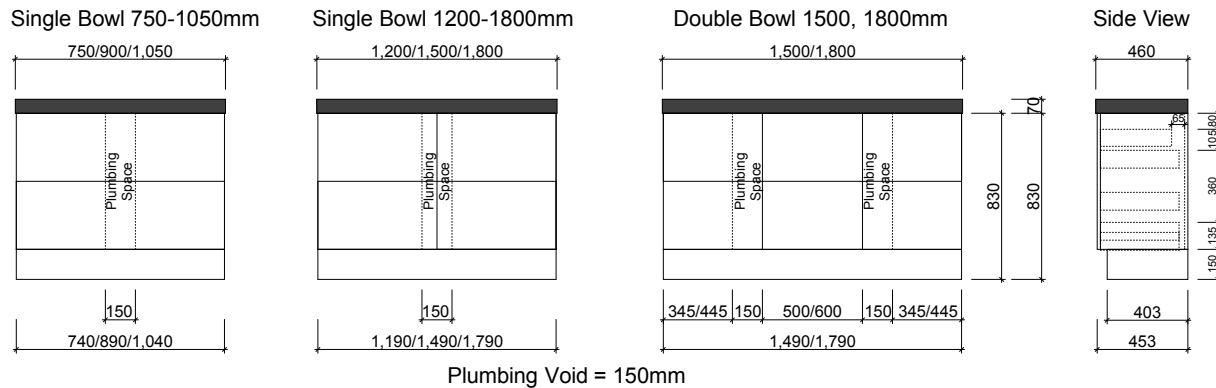

ORLANDO

Wall Hung

Floor Standing

Waste size: Acrylic = 40mm, Ceramic = 32mm, Sculptured Marble = 32mm

Note: Where left or right hand options are available please specify or else cabinets will be supplied as per these drawings.

NOTE: All vanity top and basin sizes are nominal only. E & OE