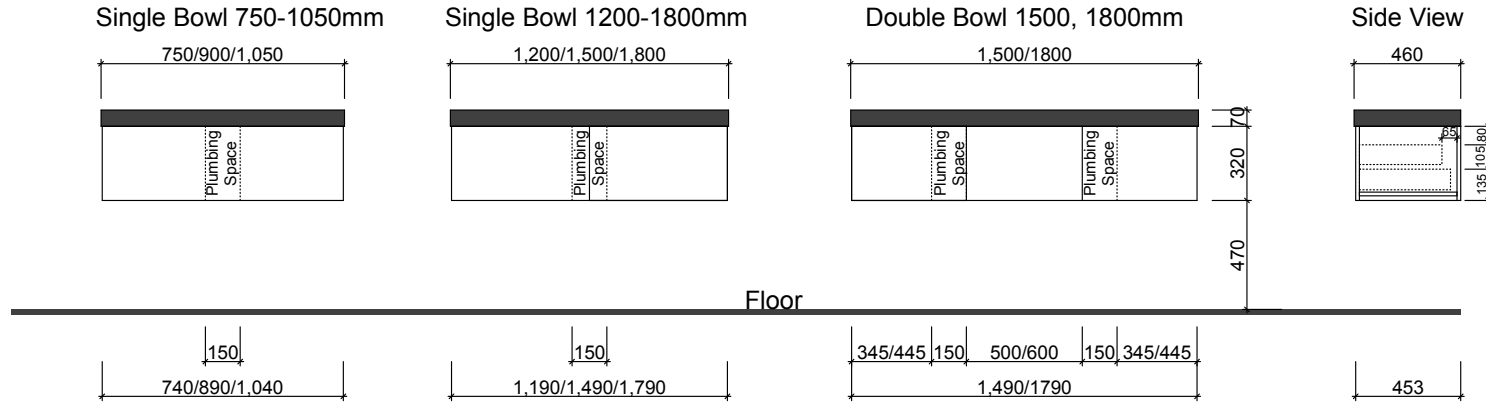

ORLANDO

Wall Hung

Floor Standing

Waste size: Acrylic = 40mm, Ceramic = 32mm, Sculptured Marble = 32mm

Note: Where left or right hand options are available please specify or else cabinets will be supplied as per these drawings.

NOTE: All vanity top and basin sizes are nominal only. E & OE