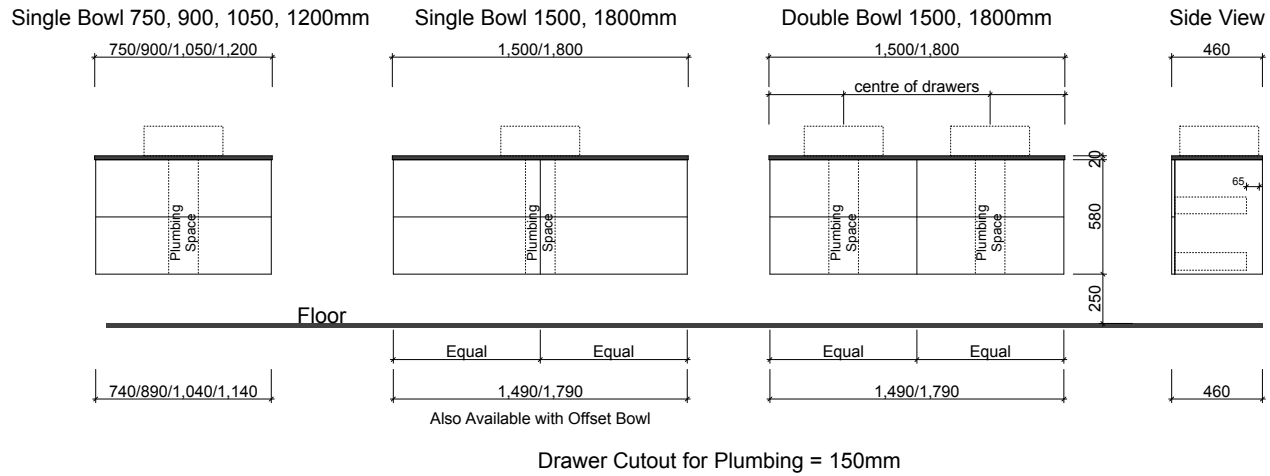

## Wall Hung

## Floor Standing

Waste size: Acrylic = 40mm, Ceramic = 32mm, Sculptured Marble = 32mm  
 Note: Where left or right hand options are available please specify or else cabinets will be supplied as per these drawings.  
 NOTE: All vanity top and basin sizes are nominal only. E&OE