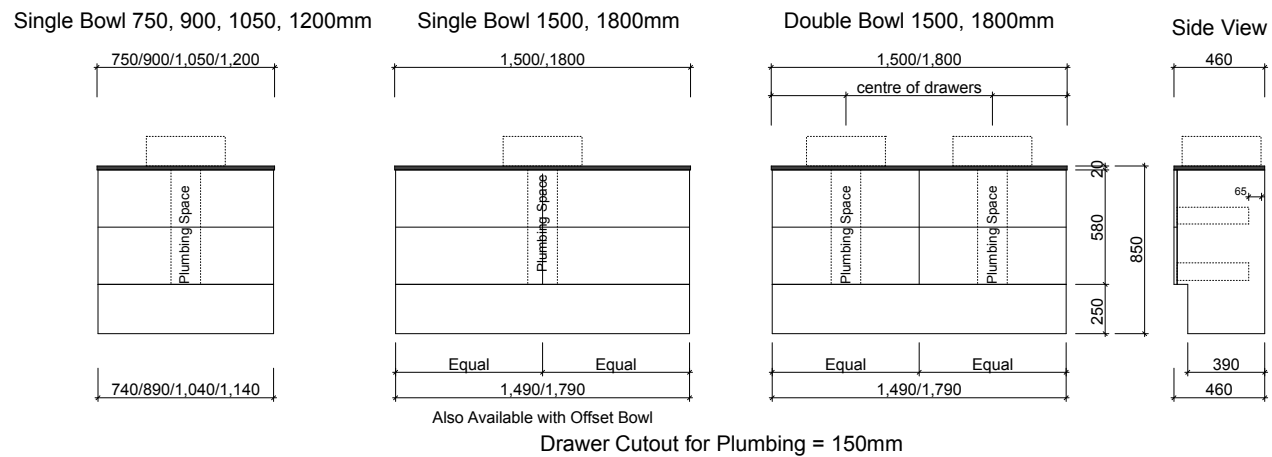

## Wall Hung

## Floor Standing

Waste size: Acrylic = 40mm, Ceramic = 32mm, Sculptured Marble = 32mm  
 Note: Where left or right hand options are available please specify or else cabinets will be supplied as per these drawings.  
 NOTE: All vanity top and basin sizes are nominal only. E&OE