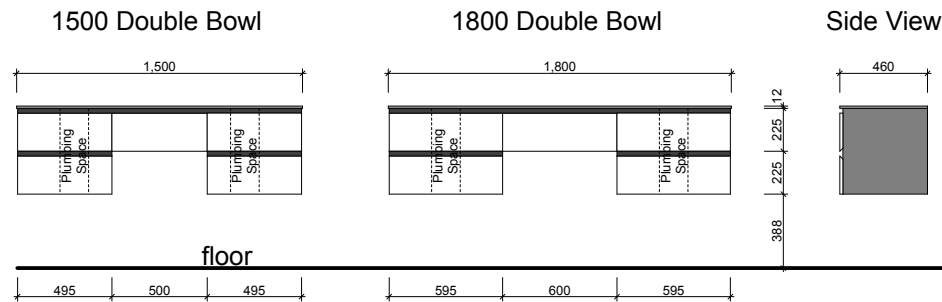

## Wall Hung

Drawer Cutout for Plumbing = 150mm

Drawer Cutout for Plumbing = 150mm

Waste size: Acrylic = 40mm, Ceramic = 32mm, Sculptured Marble = 32mm

Note: Where left or right hand options are available please specify or else cabinets will be supplied as per these drawings.

NOTE: All vanity top and basin sizes are nominal only. E&OE