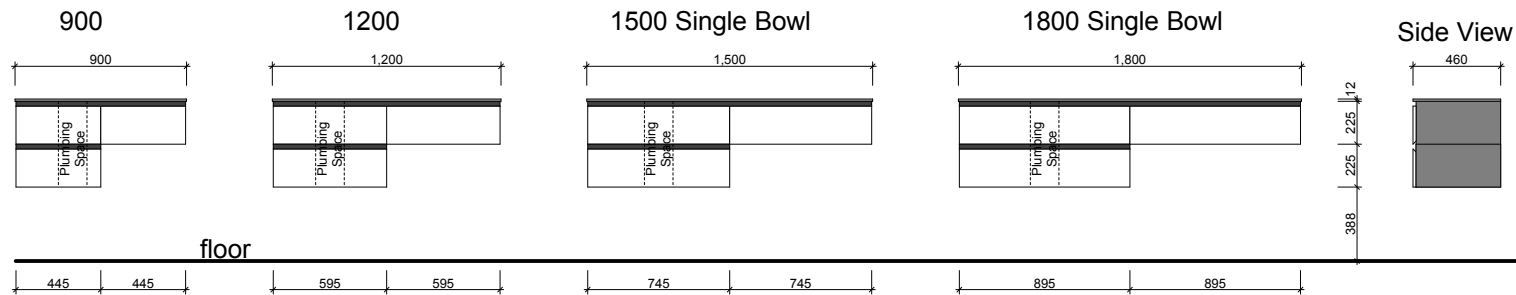

## Wall Hung

Drawer Cutout for Plumbing = 150mm

Drawer Cutout for Plumbing = 150mm

Waste size: Acrylic = 40mm, Ceramic = 32mm, Sculptured Marble = 32mm

Note: Where left or right hand options are available please specify or else cabinets will be supplied as per these drawings.

NOTE: All vanity top and basin sizes are nominal only. E&OE