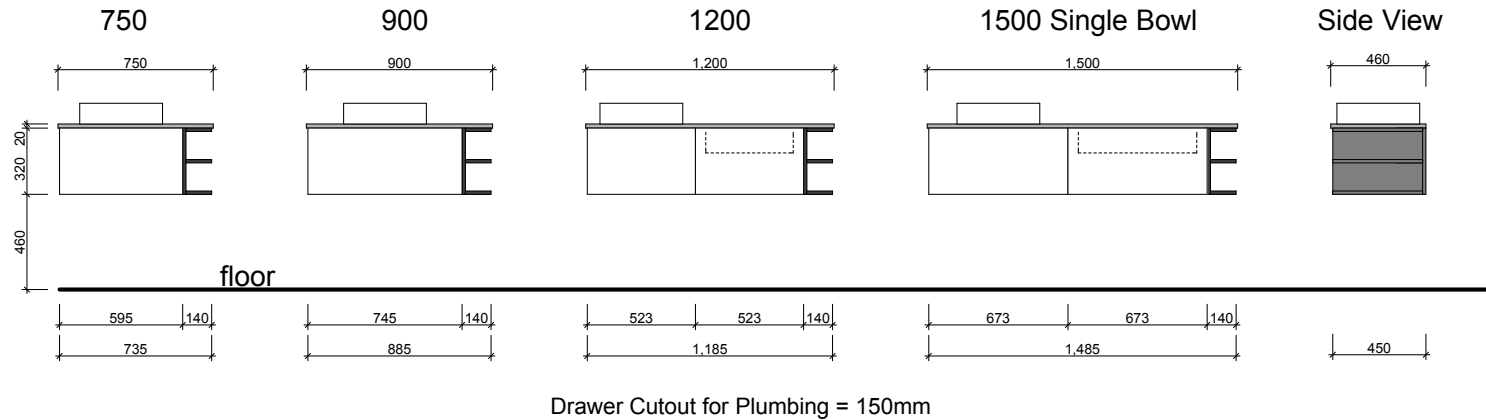

PURE ZEST

Wall Hung

Waste size: Acrylic = 40mm, Ceramic = 32mm, Sculptured Marble = 32mm
 Note: Where left or right hand options are available please specify or else cabinets will be supplied as per these drawings.
 NOTE: All vanity top and basin sizes are nominal only. E&OE