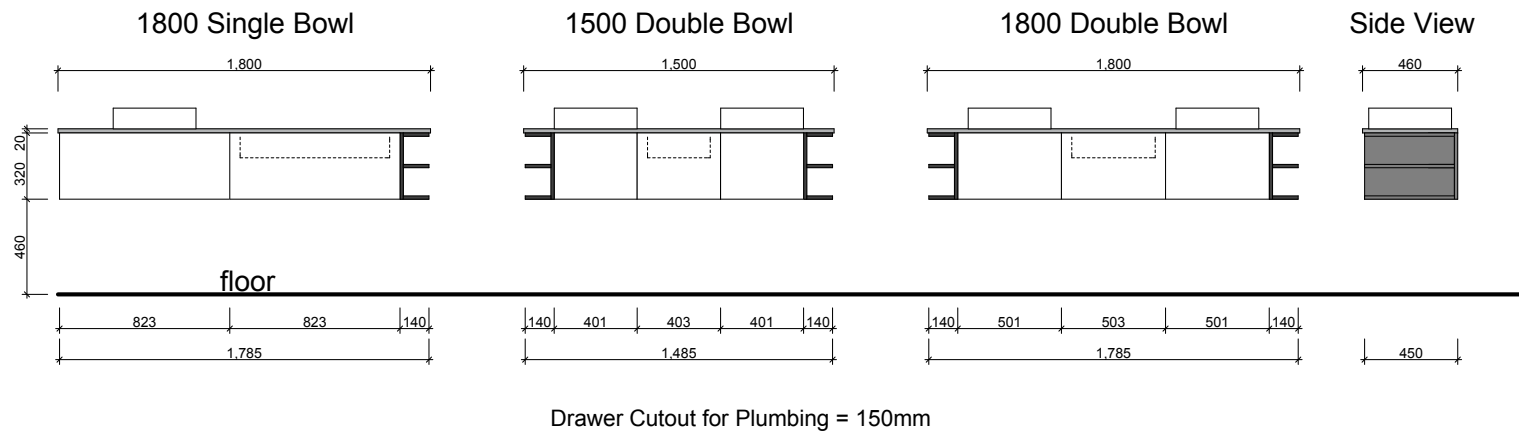

PURE ZEST

Wall Hung

Waste size: Acrylic = 40mm, Ceramic = 32mm, Sculptured Marble = 32mm
 Note: Where left or right hand options are available please specify or else cabinets will be supplied as per these drawings.
 NOTE: All vanity top and basin sizes are nominal only. E&OE