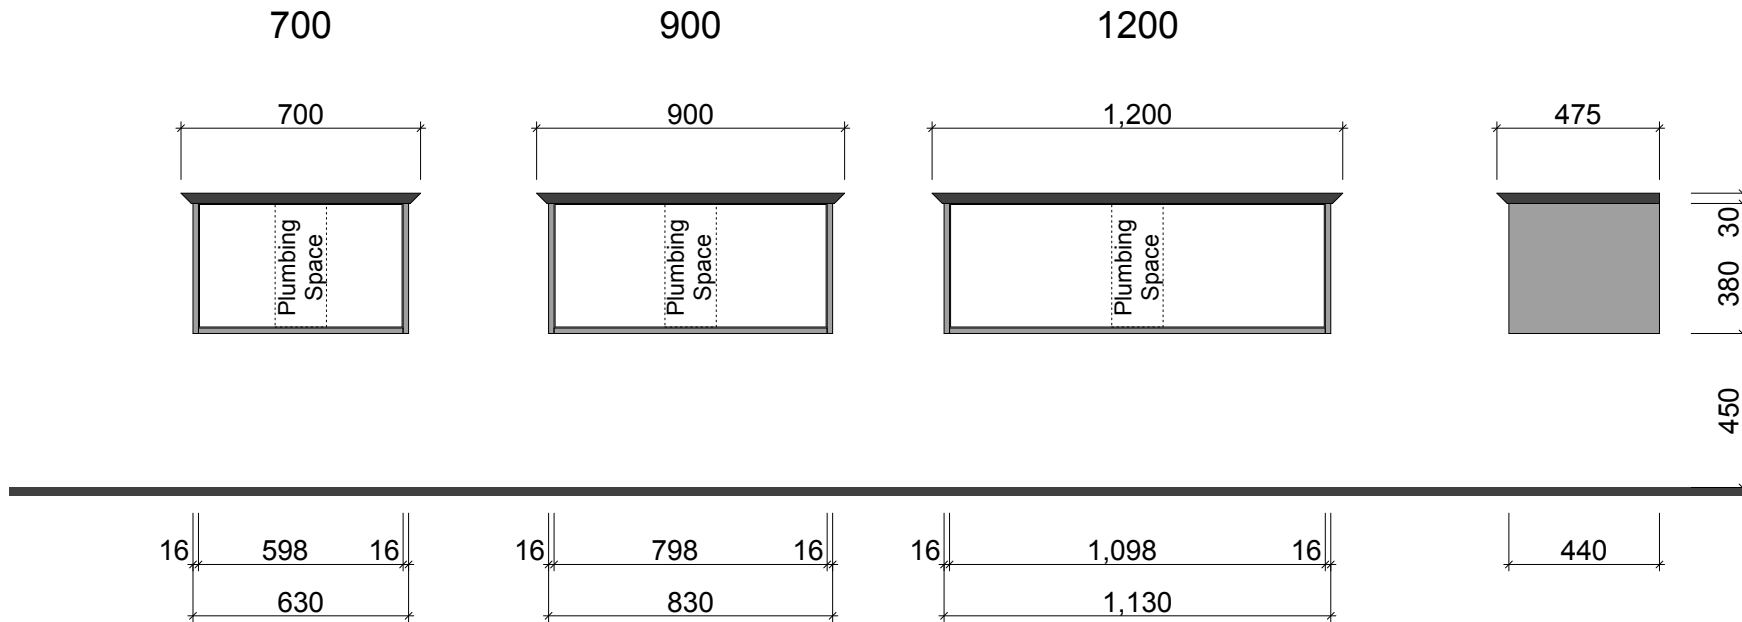

SANTOS

Wall Hung

Waste size: Acrylic = 40mm, Ceramic = 32mm, Sculptured Marble = 32mm
Note: Where left or right hand options are available please specify or else cabinets will be supplied as per these drawings.
NOTE: All vanity top and basin sizes are nominal only. E&OE

Timberline