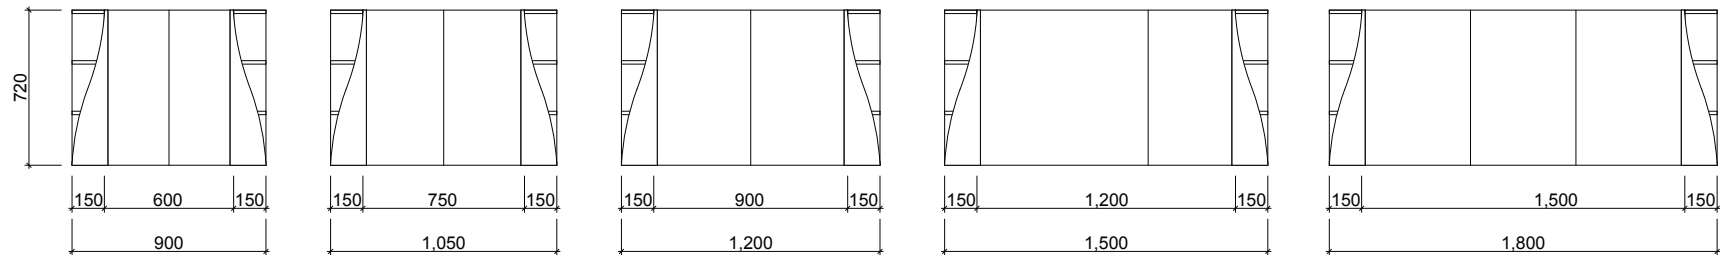

SHAVERS

Boston

All cabinets 166mm deep.

Boston Twists

All cabinets 166mm deep.

Waste size: Acrylic = 40mm, Ceramic = 32mm, Sculptured Marble = 32mm

Note: Where left or right hand options are available please specify or else cabinets will be supplied as per these drawings.

NOTE: All vanity top and basin sizes are nominal only. E&OE

Timberline