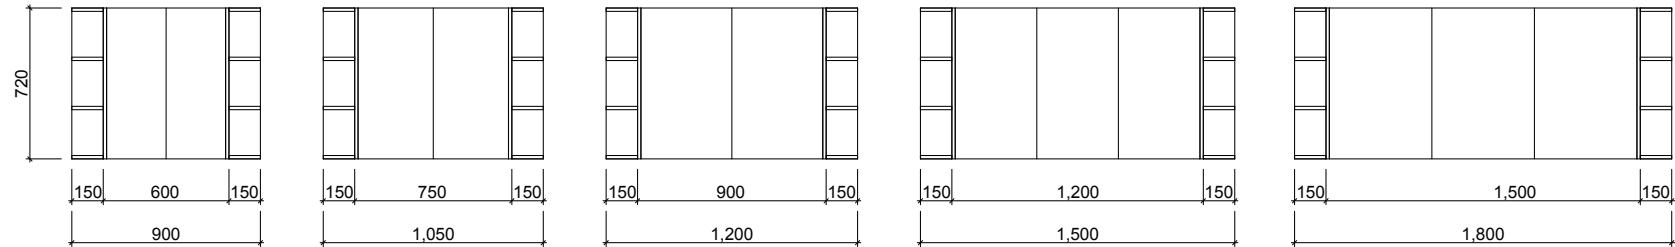

SHAVERS

Boston

All cabinets 166mm deep.

Boston Twists

All cabinets 166mm deep.

Waste size: Acrylic = 40mm, Ceramic = 32mm, Sculptured Marble = 32mm

Note: Where left or right hand options are available please specify or else cabinets will be supplied as per these drawings.

NOTE: All vanity top and basin sizes are nominal only. E&OE

Timberline