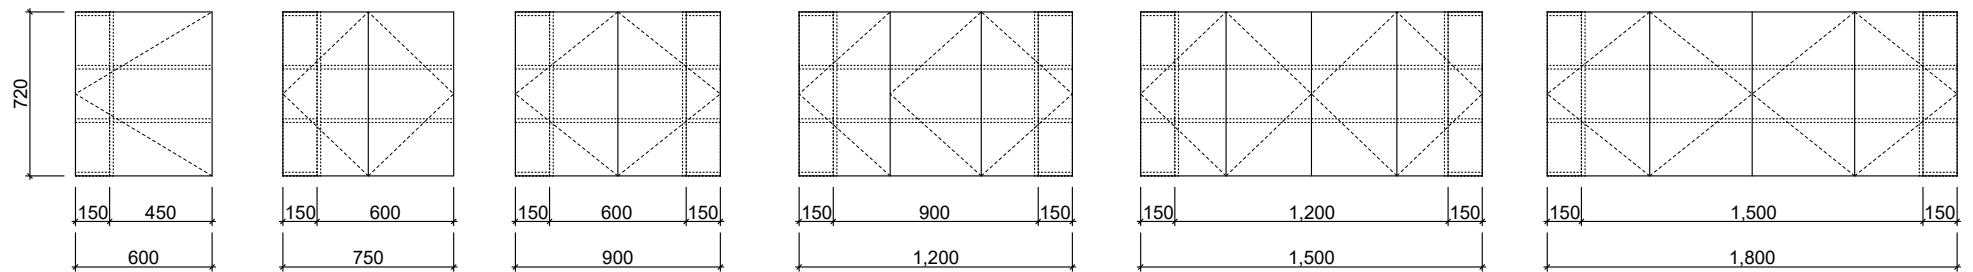

# SHAVERS

Munich

All cabinets 166mm deep.

**Waste size:** Acrylic = 40mm, Ceramic = 32mm, Sculptured Marble = 32mm

**Note:** Where left or right hand options are available please specify or else cabinets will be supplied as per these drawings. All vanity top and basin sizes are nominal only. E&OE