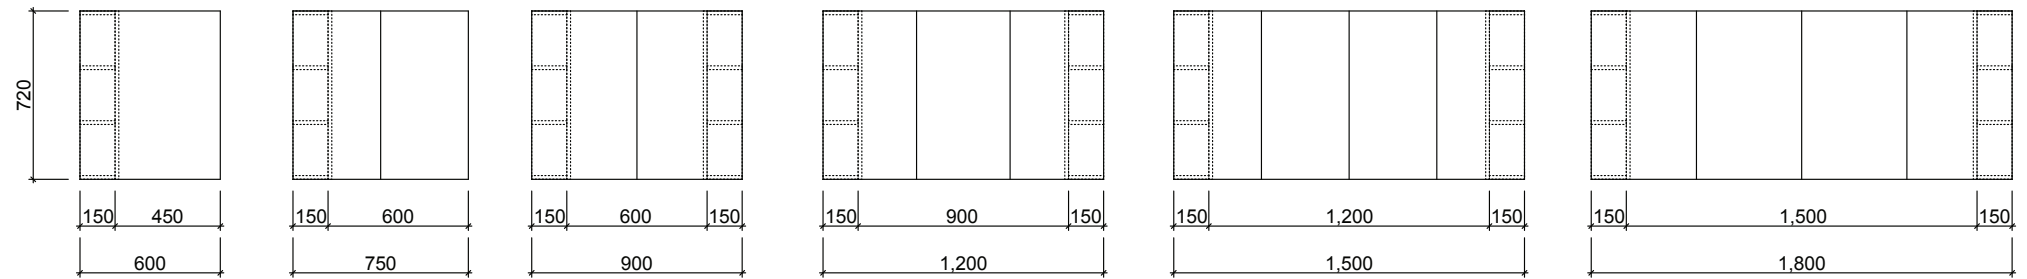

SHAVERS

Munich

All cabinets 166mm deep.

Waste size: Acrylic = 40mm, Ceramic = 32mm, Sculptured Marble = 32mm

Note: Where left or right hand options are available please specify or else cabinets will be supplied as per these drawings.

NOTE: All vanity top and basin sizes are nominal only. E&OE

Timberline