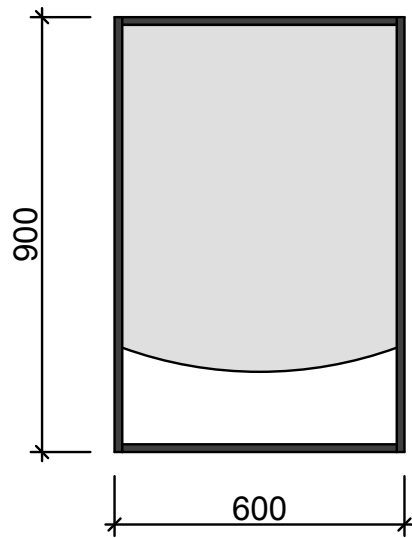

SHAVERS

Pure Bliss

166 Deep

Waste size: Acrylic = 40mm, Ceramic = 32mm, Sculptured Marble = 32mm
Note: Where left or right hand options are available please specify or else cabinets will be supplied as per these drawings.
NOTE: All vanity top and basin sizes are nominal only. E&OE