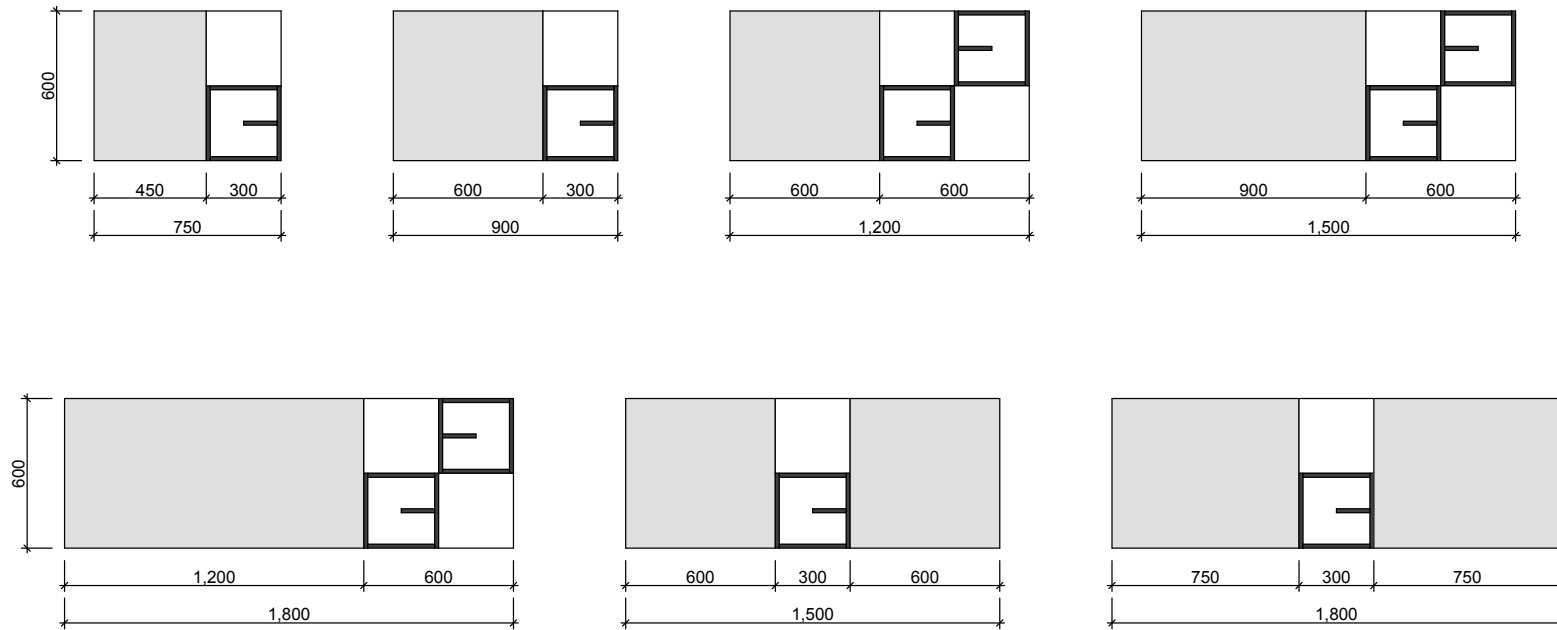

SHAVERS

Pure Zest

Waste size: Acrylic = 40mm, Ceramic = 32mm, Sculptured Marble = 32mm

Note: Where left or right hand options are available please specify or else cabinets will be supplied as per these drawings.

NOTE: All vanity top and basin sizes are nominal only. E&OE