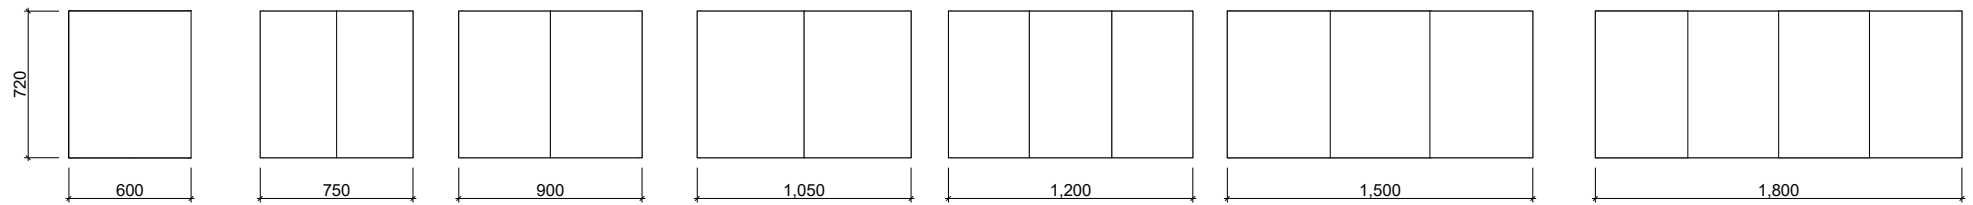

SHAVERS

Tennessee

All cabinets 166mm deep.

Waste size: Acrylic = 40mm, Ceramic = 32mm, Sculptured Marble = 32mm

Note: Where left or right hand options are available please specify or else cabinets will be supplied as per these drawings.

NOTE: All vanity top and basin sizes are nominal only. E&OE

Timberline