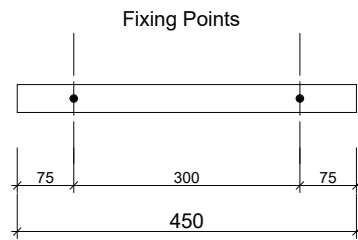

SPLICE SHELVES

Waste size: Acrylic = 40mm, Ceramic = 32mm, Sculptured Marble = 32mm
Note: Where left or right hand options are available please specify or else cabinets will be supplied as per these drawings.
NOTE: All vanity top and basin sizes are nominal only. E&OE