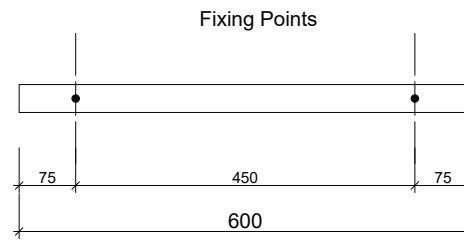

SPLICE SHELVES

Waste size: Acrylic = 40mm, Ceramic = 32mm, Sculptured Marble = 32mm
Note: Where left or right hand options are available please specify or else cabinets will be supplied as per these drawings.
NOTE: All vanity top and basin sizes are nominal only. E&OE