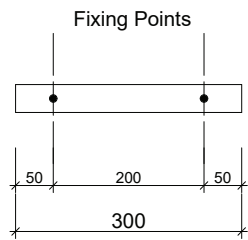

SPLICE SHELVES

Waste size: Acrylic = 40mm, Ceramic = 32mm, Sculptured Marble = 32mm
Note: Where left or right hand options are available please specify or else cabinets will be supplied as per these drawings.
NOTE: All vanity top and basin sizes are nominal only. E&OE