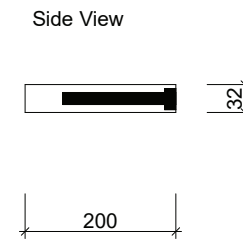

SPLICE SHELVES

Waste size: Acrylic = 40mm, Ceramic = 32mm, Sculptured Marble = 32mm
Note: Where left or right hand options are available please specify or else cabinets will be supplied as per these drawings.
NOTE: All vanity top and basin sizes are nominal only. E&OE