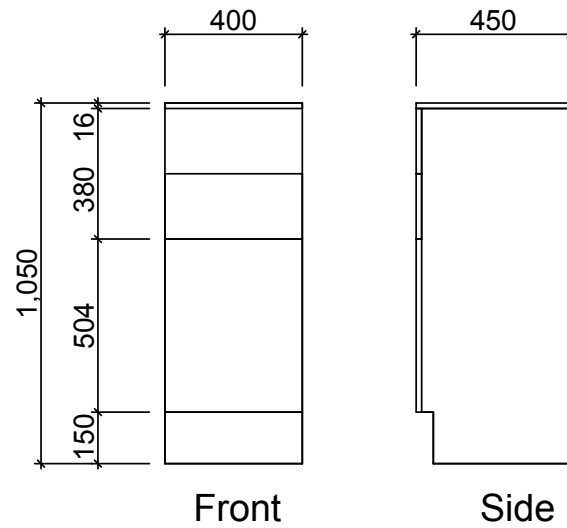

TALL BOYS

Beaumont

LH Hinge standard. Specify RH hinge if required.

Waste size: Acrylic = 40mm, Ceramic = 32mm, Sculptured Marble = 32mm
Note: Where left or right hand options are available please specify or else cabinets will be supplied as per these drawings.
NOTE: All vanity top and basin sizes are nominal only. E&OE