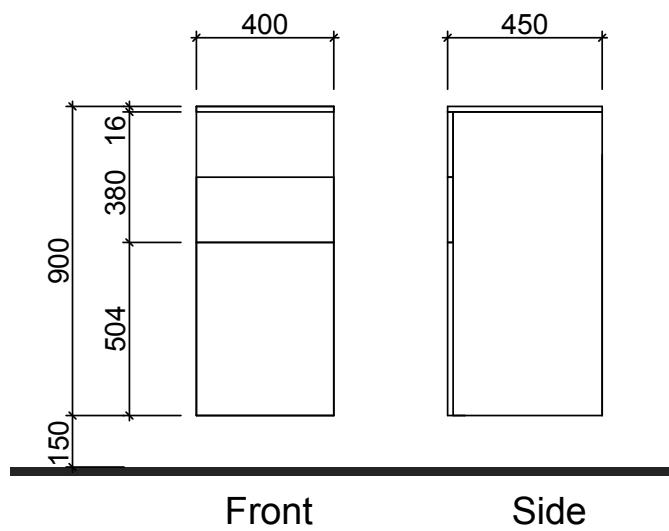

TALL BOYS

Beaumont

LH Hinge standard. Specify RH hinge if required.

Waste size: Acrylic = 40mm, Ceramic = 32mm, Sculptured Marble = 32mm
Note: Where left or right hand options are available please specify or else cabinets will be supplied as per these drawings.
NOTE: All vanity top and basin sizes are nominal only. E&OE