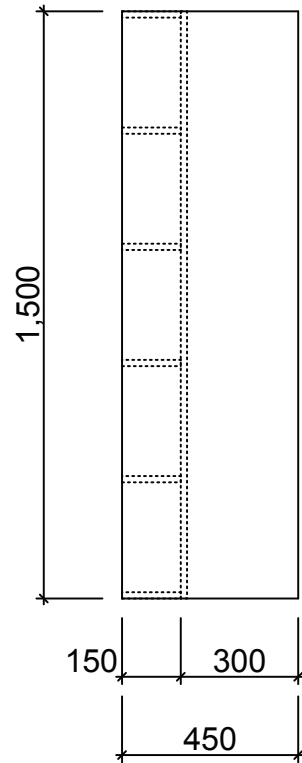

TALL BOYS

Munich

Waste size: Acrylic = 40mm, Ceramic = 32mm, Sculptured Marble = 32mm
Note: Where left or right hand options are available please specify or else cabinets will be supplied as per these drawings.
NOTE: All vanity top and basin sizes are nominal only. E&OE