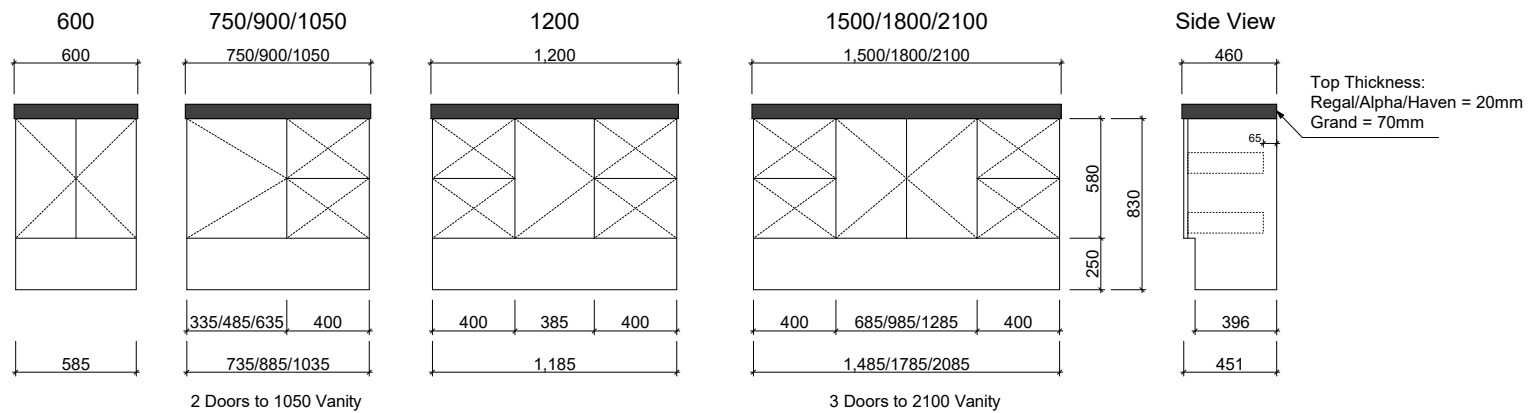

## Wall Hung

## Floor Standing

**Waste size:** Acrylic = 40mm, Ceramic = 32mm, Sculptured Marble = 32mm

**Note:** Where left or right hand options are available please specify or else cabinets will be supplied as per these drawings. All vanity top and basin sizes are nominal only. E&OE