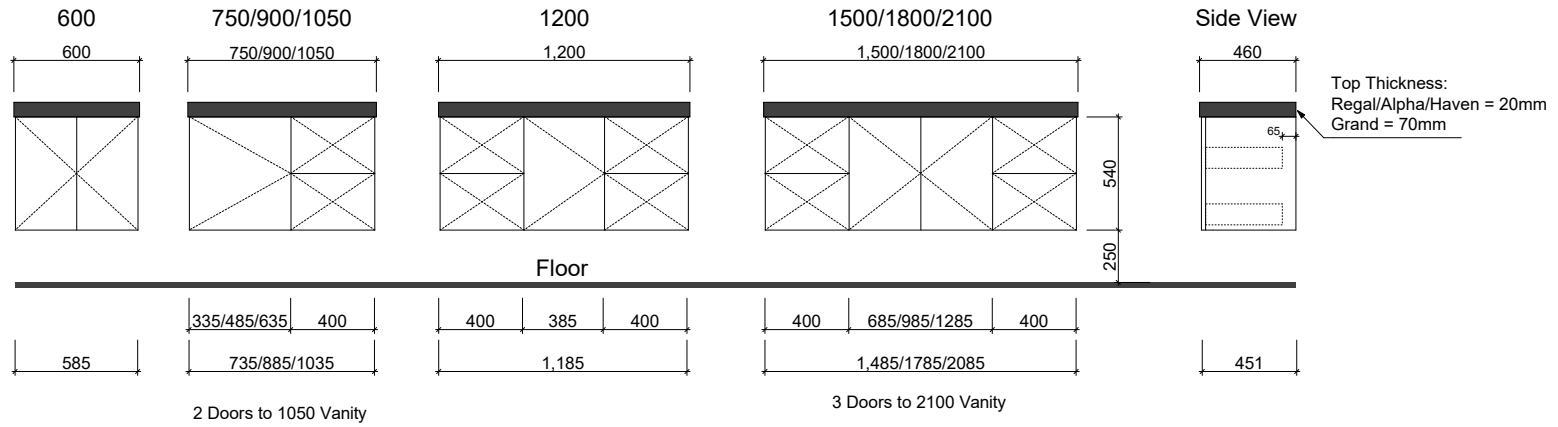

## Wall Hung

## Floor Standing

**Waste size:** Acrylic = 40mm, Ceramic = 32mm, Sculptured Marble = 32mm

**Note:** Where left or right hand options are available please specify or else cabinets will be supplied as per these drawings. All vanity top and basin sizes are nominal only. E&OE