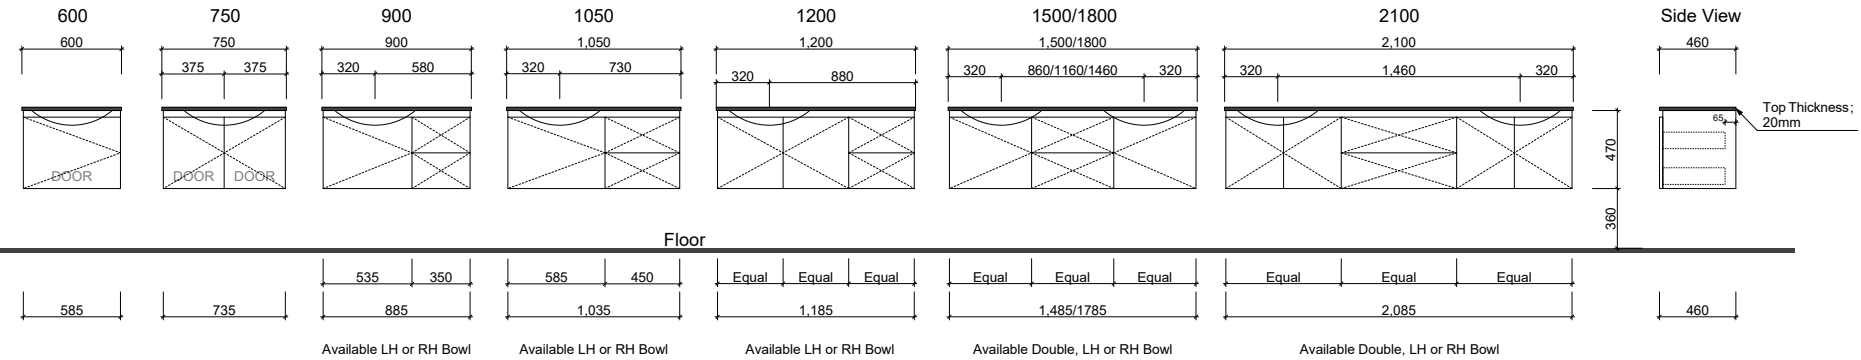

HOUSTON

Wall Hung

Floor Standing

Waste size: Acrylic = 40mm, Ceramic = 32mm, Sculptured Marble = 32mm

Note: Where left or right hand options are available please specify or else cabinets will be supplied as per these drawings. All vanity top and basin sizes are nominal only. E&OE