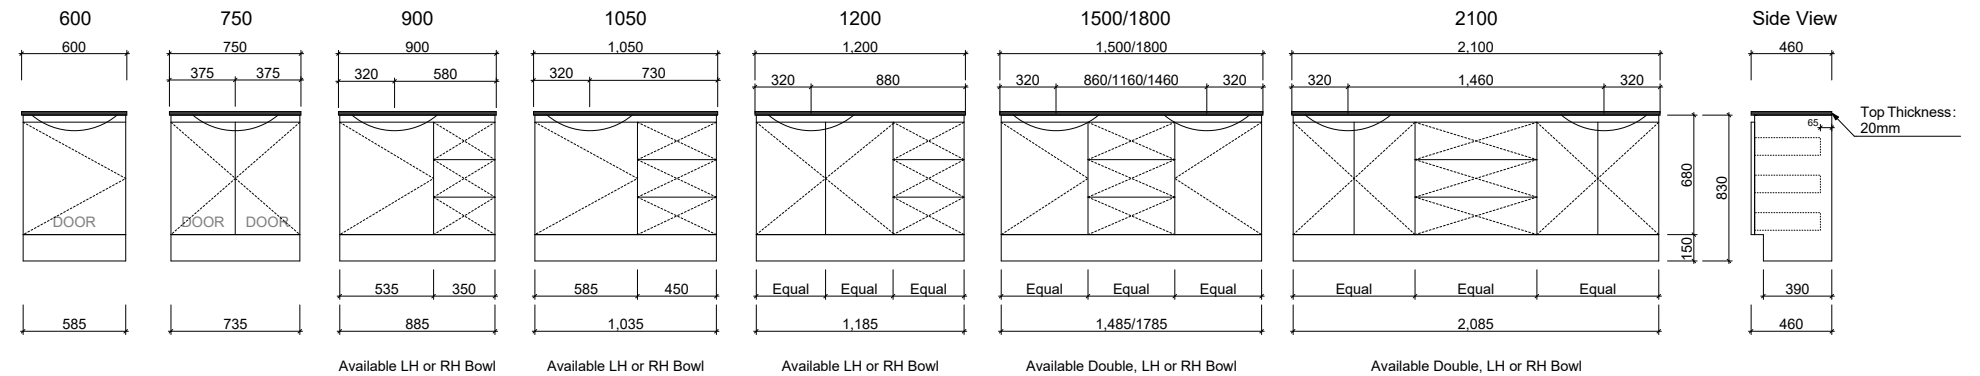

HOUSTON

Wall Hung

Floor Standing

Waste size: Acrylic = 40mm, Ceramic = 32mm, Sculptured Marble = 32mm

Note: Where left or right hand options are available please specify or else cabinets will be supplied as per these drawings. All vanity top and basin sizes are nominal only. E&OE