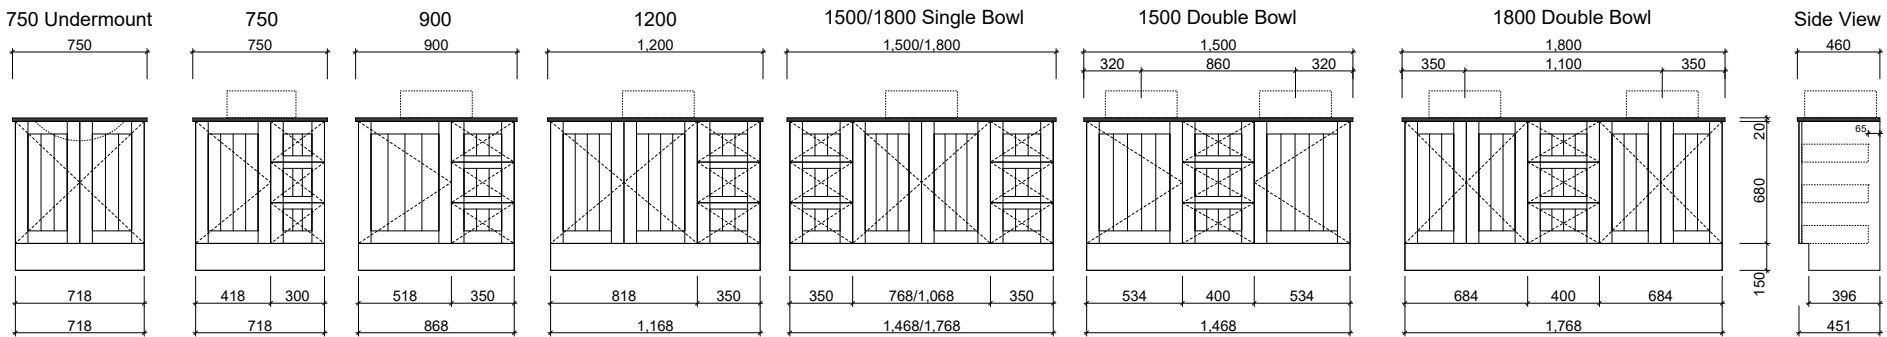

NORFOLK

Wall Hung

Offset undermount on 900mm only.
320mm waste centre.

Floor Standing

Waste size: Acrylic = 40mm, Ceramic = 32mm, Sculptured Marble = 32mm

Note: Where left or right hand options are available please specify or else cabinets will be supplied as per these drawings. All vanity top and basin sizes are nominal only. E&OE