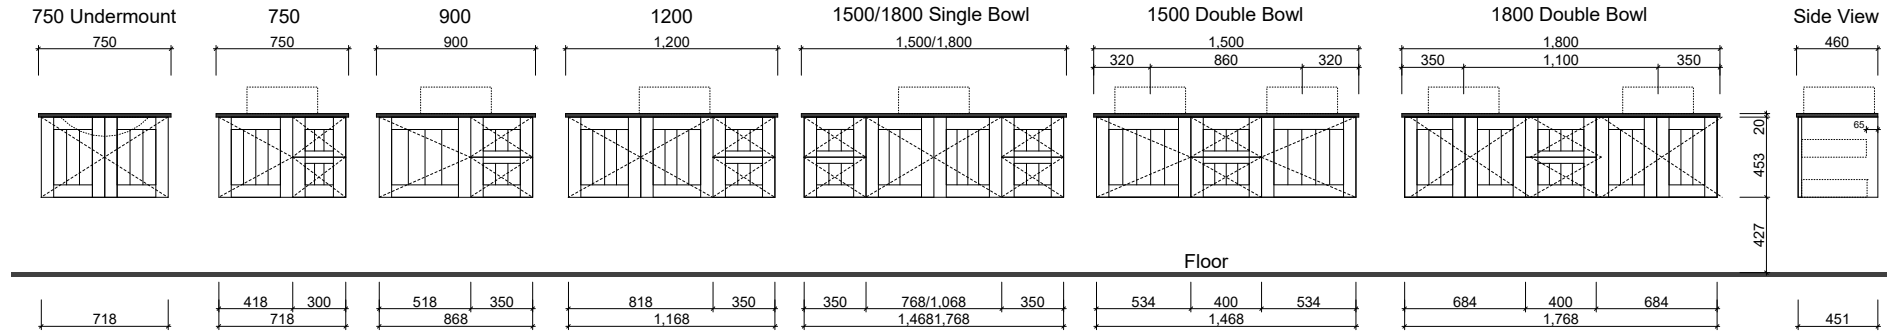

NORFOLK

Wall Hung

Offset undermount on 900mm only.
320mm waste centre.

Floor Standing

Waste size: Acrylic = 40mm, Ceramic = 32mm, Sculptured Marble = 32mm

Note: Where left or right hand options are available please specify or else cabinets will be supplied as per these drawings. All vanity top and basin sizes are nominal only. E&OE