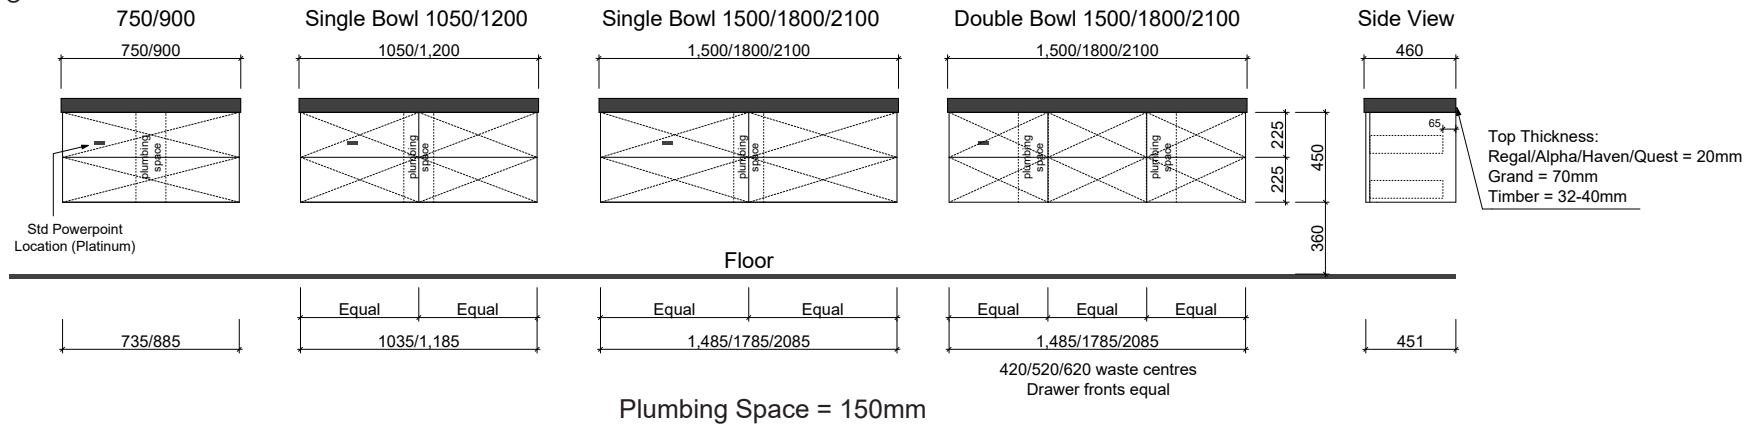

PAXTON

Wall Hung

Floor Standing

Waste size: Acrylic = 40mm, Ceramic = 32mm, Sculptured Marble = 32mm

Note: Where left or right hand options are available please specify or else cabinets will be supplied as per these drawings. All vanity top and basin sizes are nominal only. E&OE