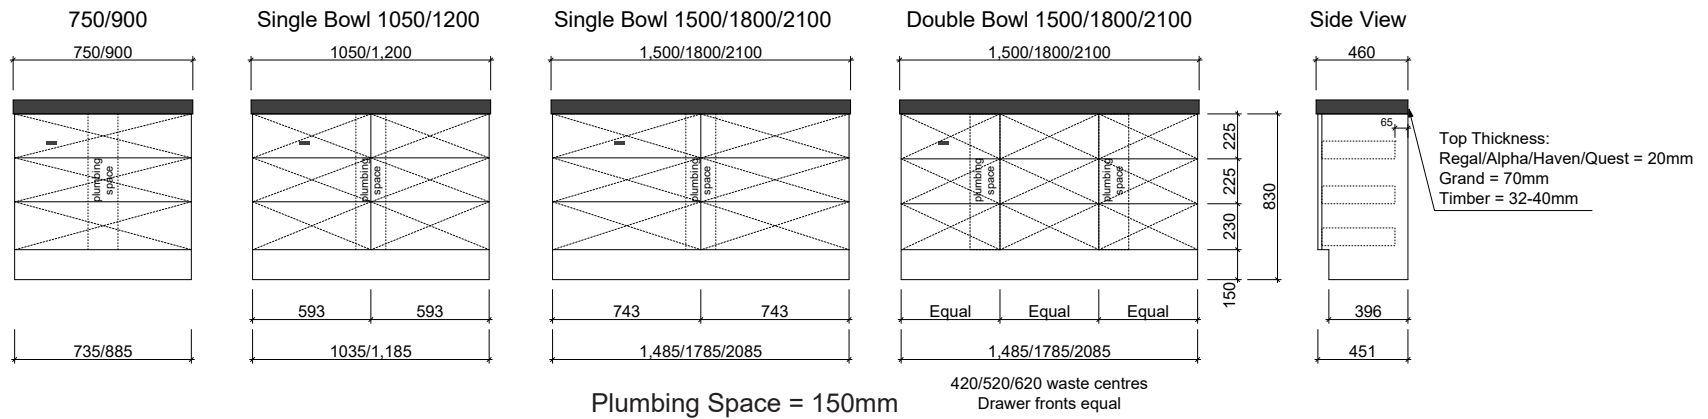

PAXTON

Wall Hung

Floor Standing

Waste size: Acrylic = 40mm, Ceramic = 32mm, Sculptured Marble = 32mm

Note: Where left or right hand options are available please specify or else cabinets will be supplied as per these drawings. All vanity top and basin sizes are nominal only. E&OE