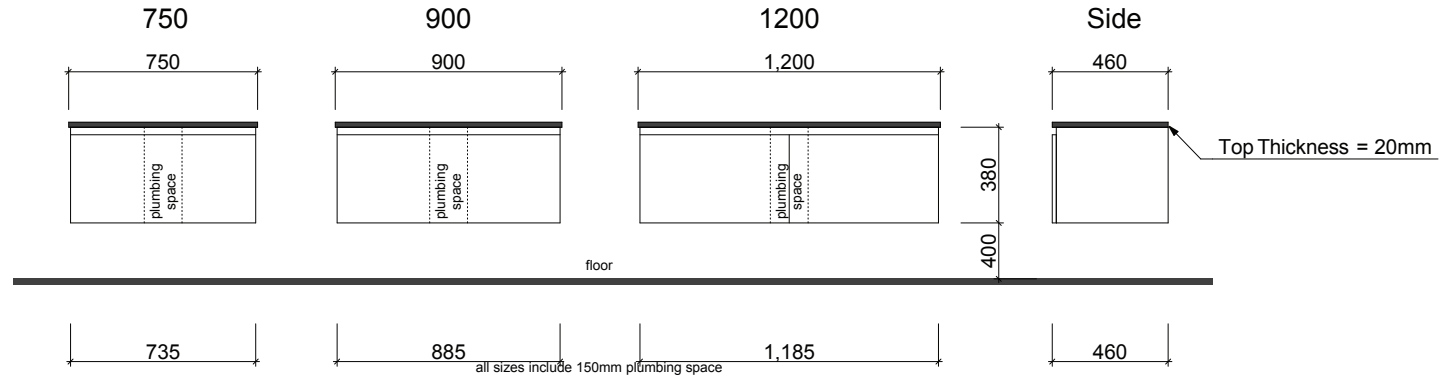

CRUIZE

Wall Hung

Waste size: Acrylic = 40mm, Ceramic = 32mm, Sculptured Marble = 32mm

Note: Where left or right hand options are available please specify or else cabinets will be supplied as per these drawings.

NOTE: All vanity top and basin sizes are nominal only. E&OE

Timberline