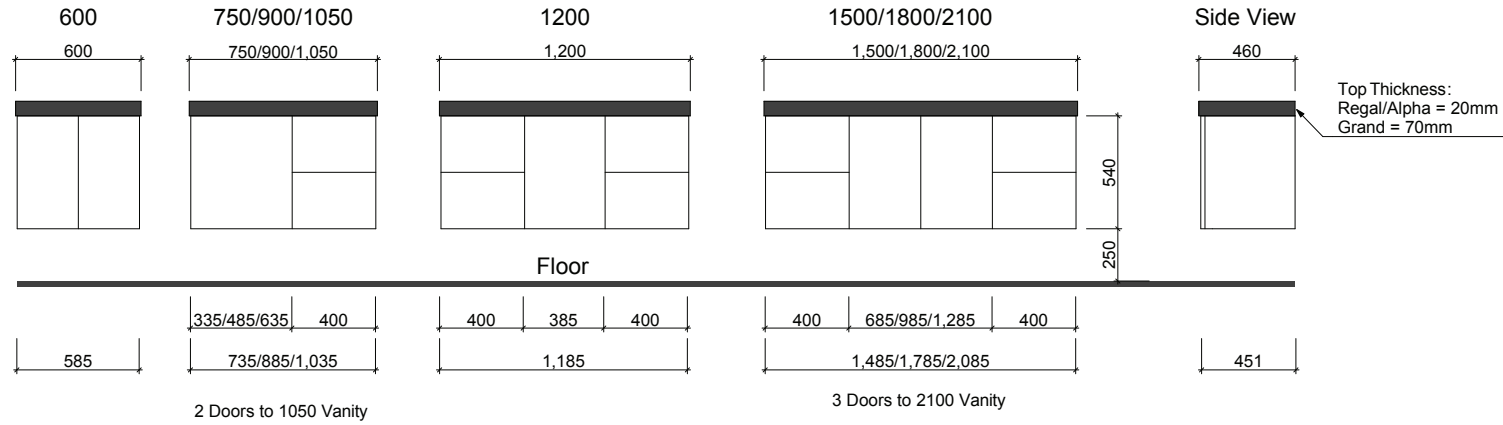

## Wall Hung

## Floor Standing

Waste size: Acrylic = 40mm, Ceramic = 32mm, Sculptured Marble = 32mm

Note: Where left or right hand options are available please specify or else cabinets will be supplied as per these drawings.

NOTE: All vanity top and basin sizes are nominal only. E&OE