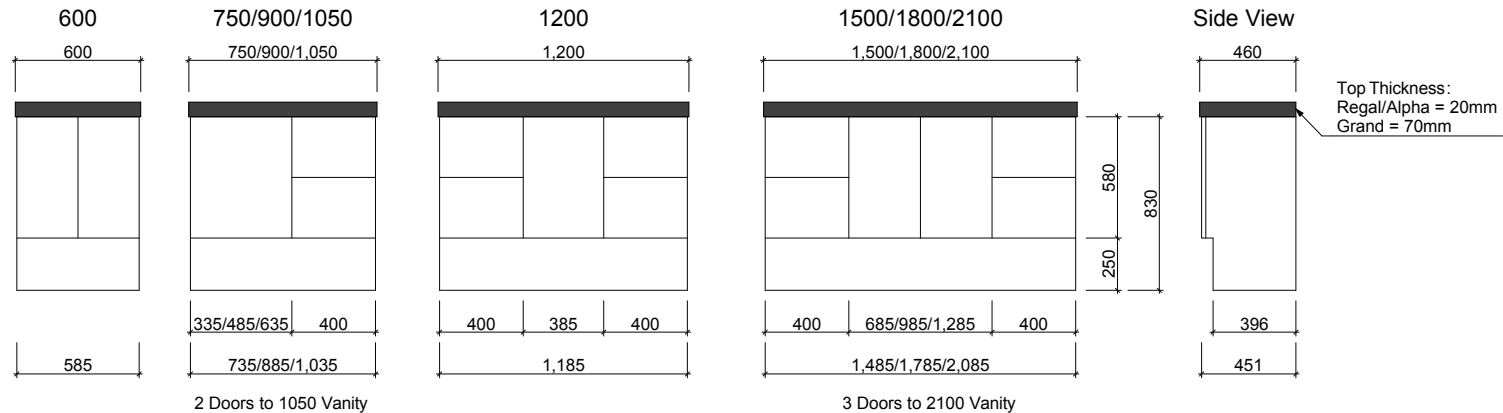

## Wall Hung

## Floor Standing

Waste size: Acrylic = 40mm, Ceramic = 32mm, Sculptured Marble = 32mm

Note: Where left or right hand options are available please specify or else cabinets will be supplied as per these drawings.

NOTE: All vanity top and basin sizes are nominal only. E&OE