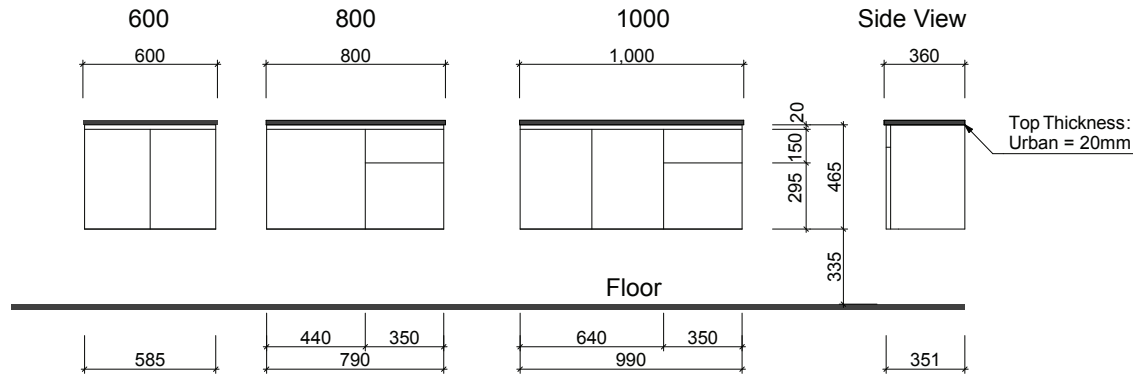

## Floor Standing

Waste size: Acrylic = 40mm, Ceramic = 32mm, Sculptured Marble = 32mm

Note: Where left or right hand options are available please specify or else cabinets will be supplied as per these drawings.

NOTE: All vanity top and basin sizes are nominal only. E&OE