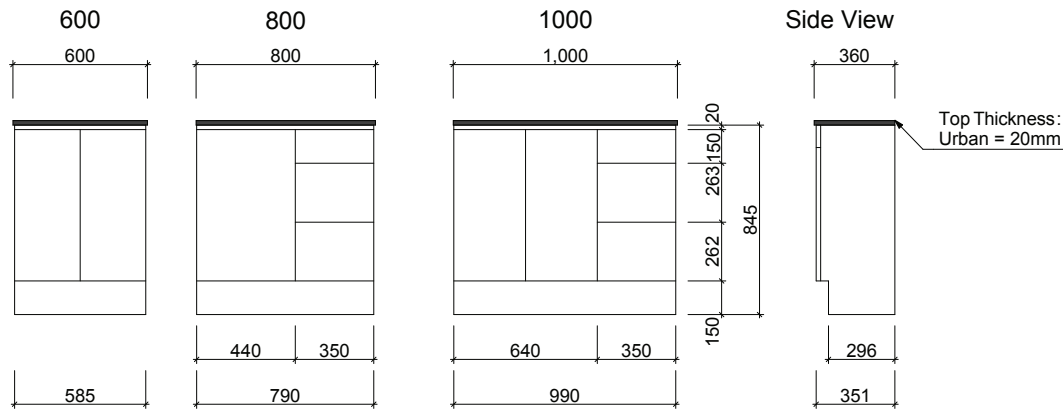

## Floor Standing

Waste size: Acrylic = 40mm, Ceramic = 32mm, Sculptured Marble = 32mm

Note: Where left or right hand options are available please specify or else cabinets will be supplied as per these drawings.

NOTE: All vanity top and basin sizes are nominal only. E&OE