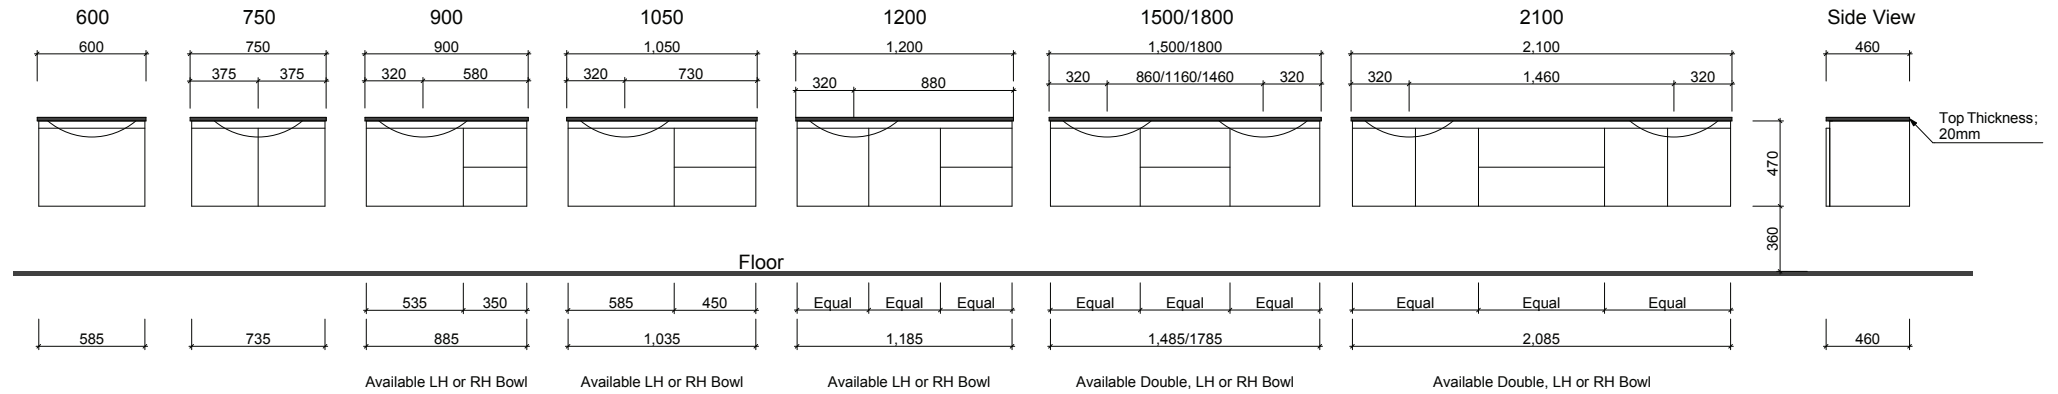

HOUSTON

Wall Hung

Floor Standing

Waste size: Acrylic = 40mm, Ceramic = 32mm, Sculptured Marble = 32mm
 Note: Where left or right hand options are available please specify or else cabinets will be supplied as per these drawings.
 NOTE: All vanity top and basin sizes are nominal only. E & OE