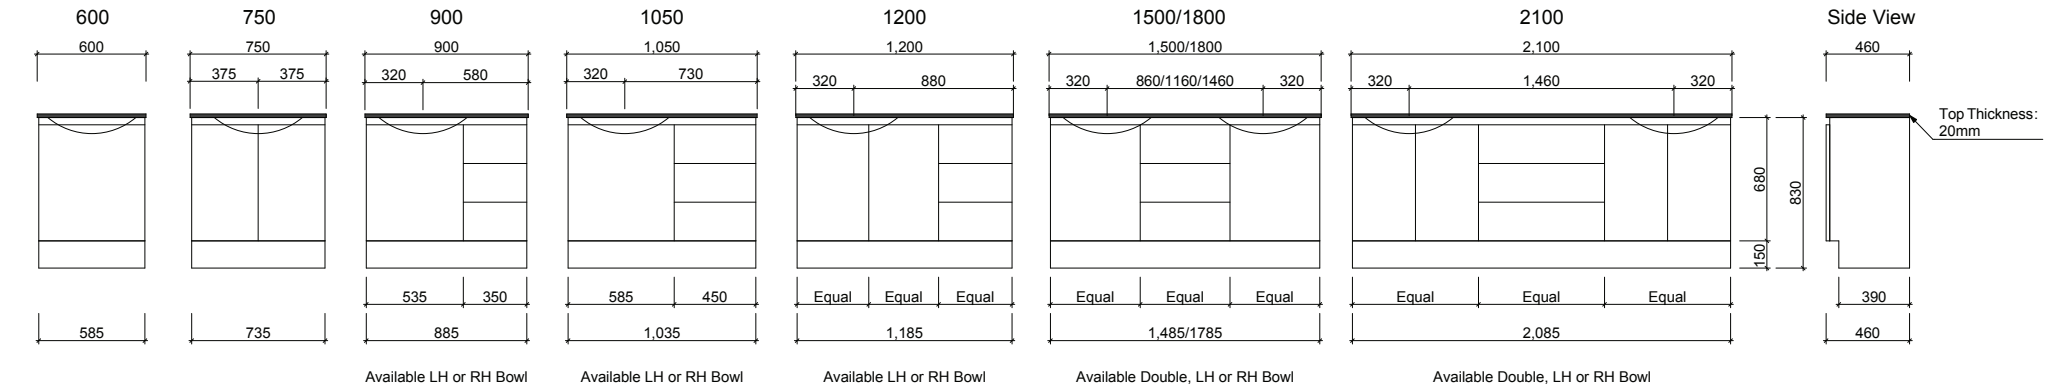

HOUSTON

Wall Hung

Floor Standing

Waste size: Acrylic = 40mm, Ceramic = 32mm, Sculptured Marble = 32mm
 Note: Where left or right hand options are available please specify or else cabinets will be supplied as per these drawings.
 NOTE: All vanity top and basin sizes are nominal only. E & OE