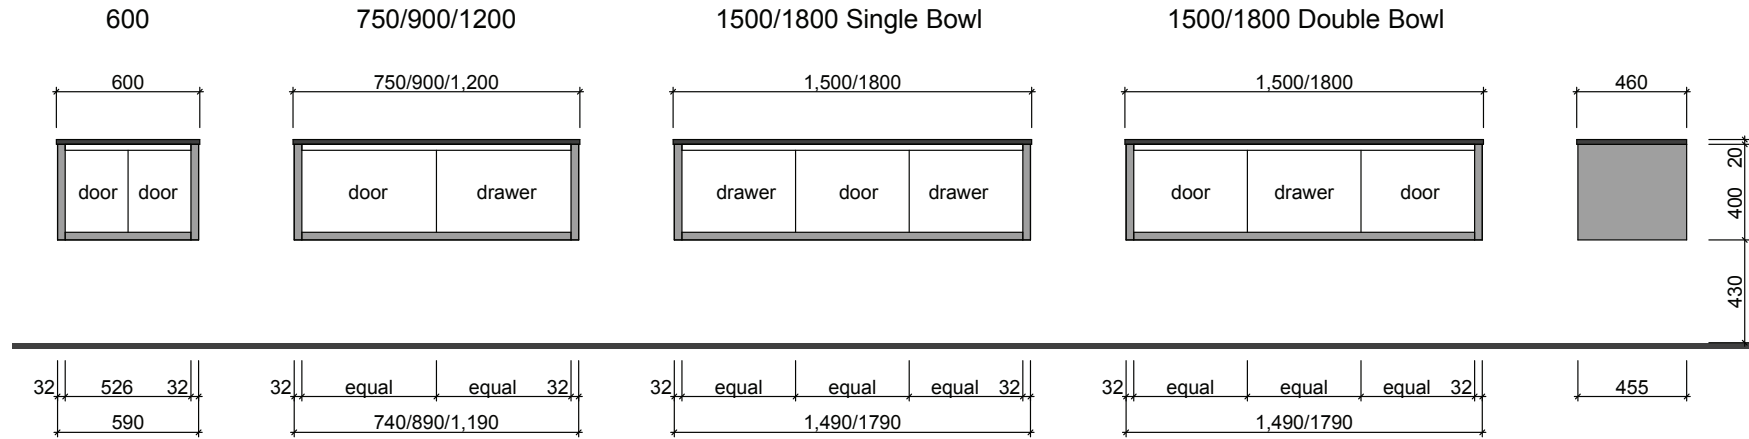

LONDON

Wall Hung

Waste size: Acrylic = 40mm, Ceramic = 32mm, Sculptured Marble = 32mm

Note: Where left or right hand options are available please specify or else cabinets will be supplied as per these drawings.

NOTE: All vanity top and basin sizes are nominal only. E&OE