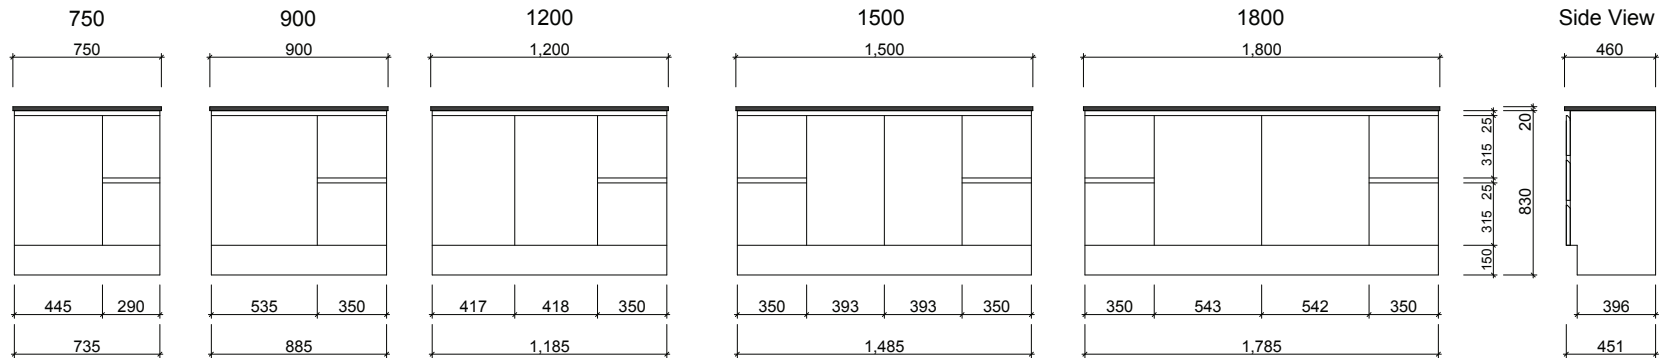

NEVADA

Wall Hung

Floor Standing

Waste size: Acrylic = 40mm, Ceramic = 32mm, Sculptured Marble = 32mm
 Note: Where left or right hand options are available please specify or else cabinets will be supplied as per these drawings.
 NOTE: All vanity top and basin sizes are nominal only. E&OE