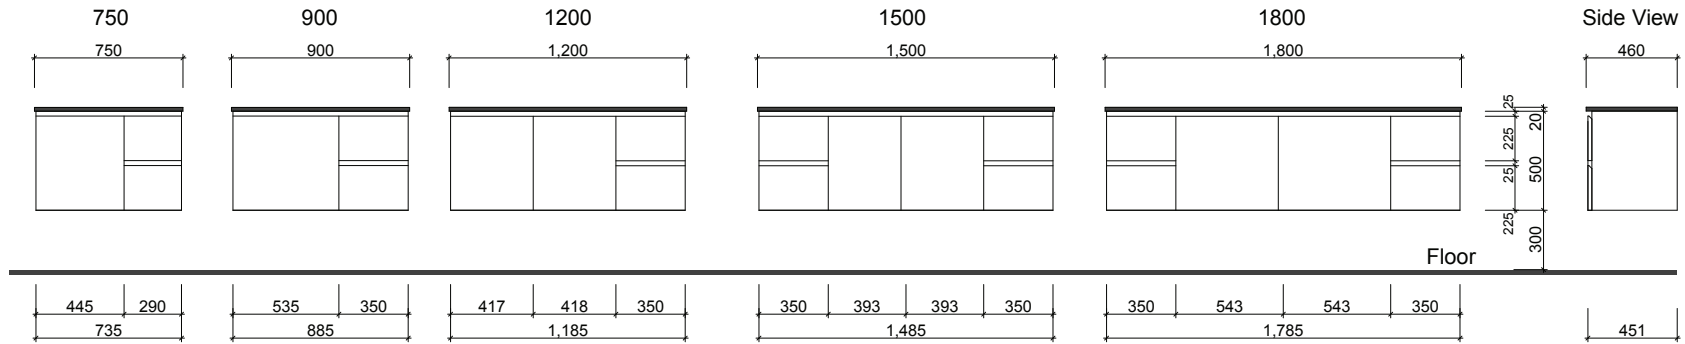

NEVADA

Wall Hung

Floor Standing

Waste size: Acrylic = 40mm, Ceramic = 32mm, Sculptured Marble = 32mm
 Note: Where left or right hand options are available please specify or else cabinets will be supplied as per these drawings.
 NOTE: All vanity top and basin sizes are nominal only. E&OE