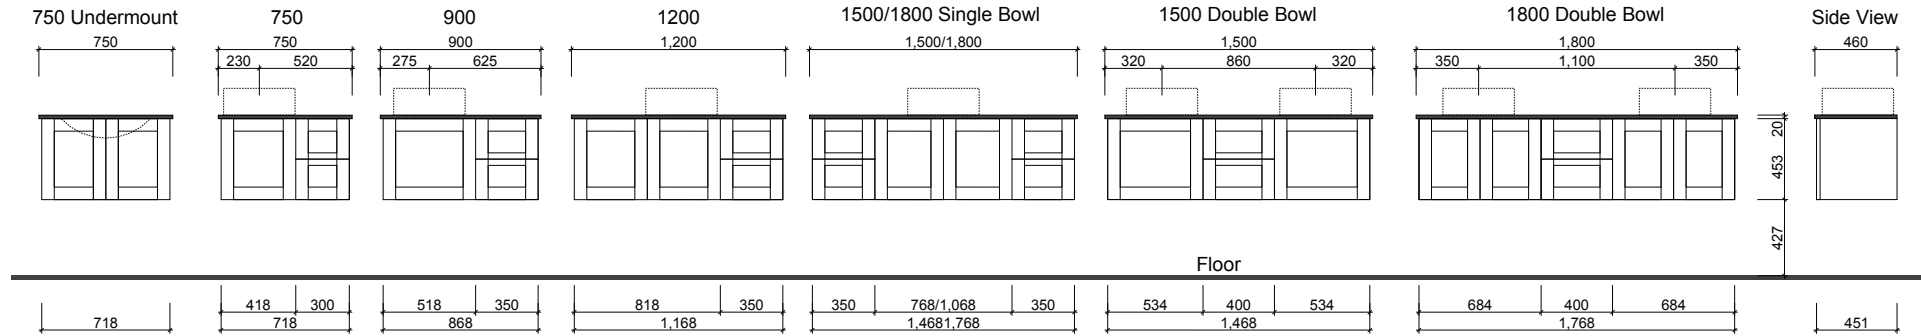

NORFOLK

Wall Hung

Floor Standing

Waste size: Acrylic = 40mm, Ceramic = 32mm, Sculptured Marble = 32mm

Note: Where left or right hand options are available please specify or else cabinets will be supplied as per these drawings.

NOTE: All vanity top and basin sizes are nominal only. E & OE