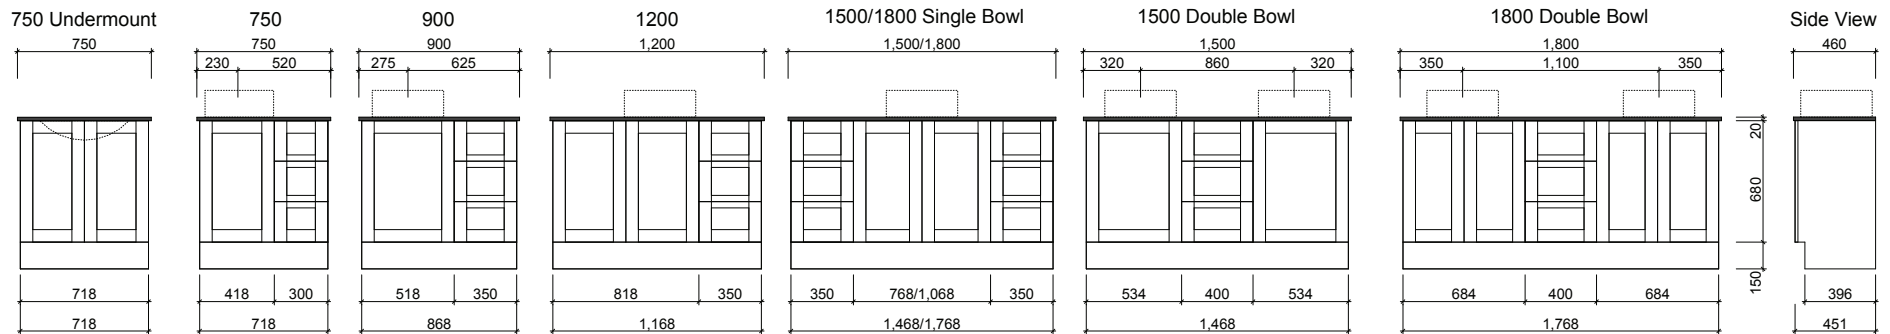

NORFOLK

Wall Hung

Floor Standing

Waste size: Acrylic = 40mm, Ceramic = 32mm, Sculptured Marble = 32mm

Note: Where left or right hand options are available please specify or else cabinets will be supplied as per these drawings.

NOTE: All vanity top and basin sizes are nominal only. E & OE