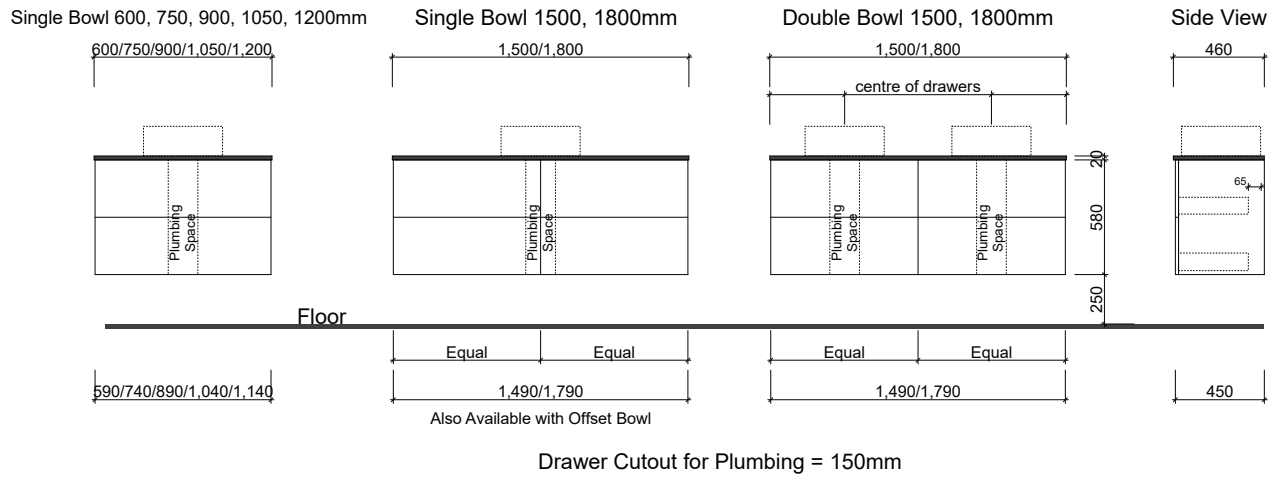

OXBOW

Wall Hung

Floor Standing

Waste size: Acrylic = 40mm, Ceramic = 32mm, Sculptured Marble = 32mm
 Note: Where left or right hand options are available please specify or else cabinets will be supplied as per these drawings.
 NOTE: All vanity top and basin sizes are nominal only. E&OE