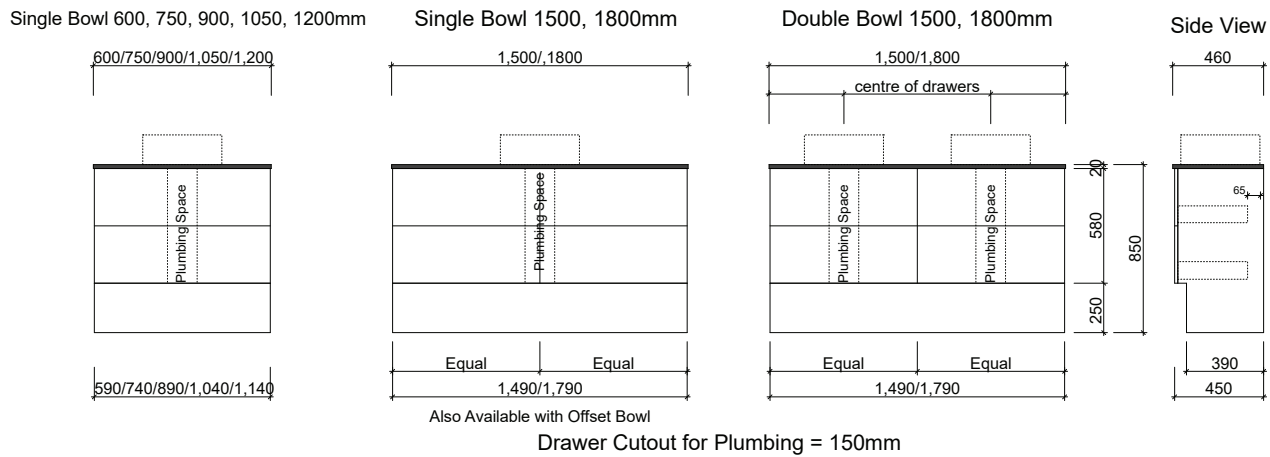

OXBOW

Wall Hung

Floor Standing

Waste size: Acrylic = 40mm, Ceramic = 32mm, Sculptured Marble = 32mm
 Note: Where left or right hand options are available please specify or else cabinets will be supplied as per these drawings.
 NOTE: All vanity top and basin sizes are nominal only. E&OE