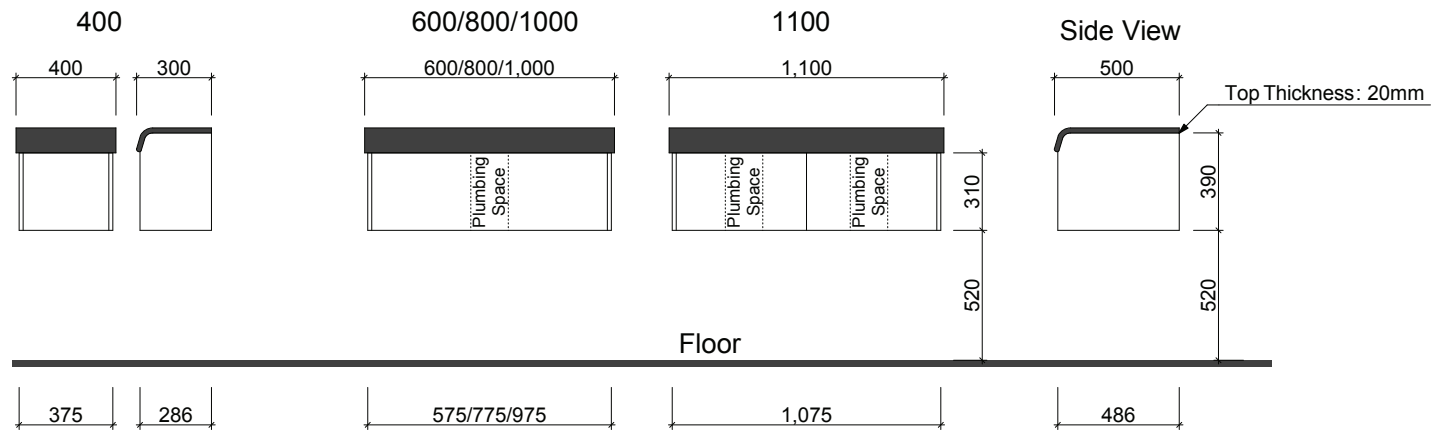

VERMONT

Wall Hung

Waste size: Acrylic = 40mm, Ceramic = 32mm, Sculptured Marble = 32mm
Note: Where left or right hand options are available please specify or else cabinets will be supplied as per these drawings.
NOTE: All vanity top and basin sizes are nominal only. E&OE